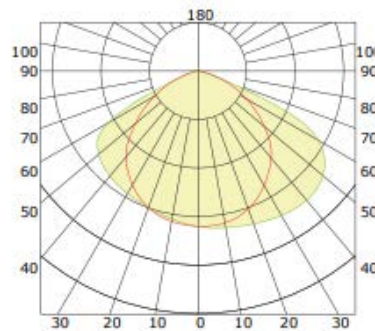

PHOTOMETRICS

		26W		38W		65W		100W	
SETTING	VOLTAGE	WATTS	LUMENS (5000K)	WATTS	LUMENS (5000K)	WATTS	LUMENS (5000K)	WATTS	LUMENS (5000K)
100%	120-277V	26.45	3918.10	38.12	5690.70	64.93	9816.80	103.20	14950.00
80%	120-277V	21.42	3374.27	30.95	4871.24	49.30	7873.07	84.21	12725.44
60%	120-277V	15.50	2502.50	23.01	3697.60	34.47	5782.90	61.92	9548.57
40%	120-277V	11.31	1882.00	16.89	2789.20	23.37	4042.90	42.83	6667.70

CPS LED LIGHTING
843-407-6803
SALES@CPSLED.COM
WWW.CPSLED.COM