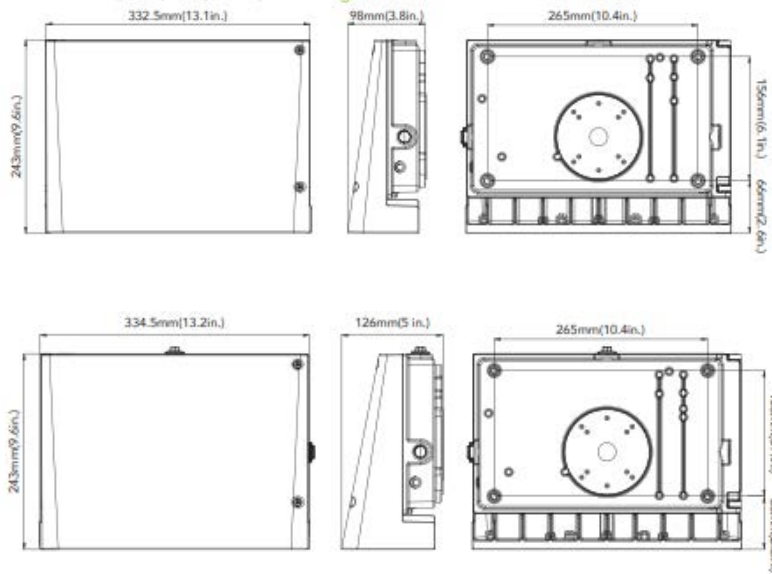

CPS LED LIGHTING