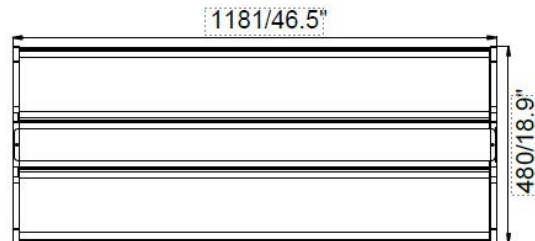

Wattage Range: 65W/85W/105W

Wattage Range: 210W/255W/300W

CPS LED LIGHTING

843-407-6803

SALES@CPSLED.COM

WWW.CPSLED.COM