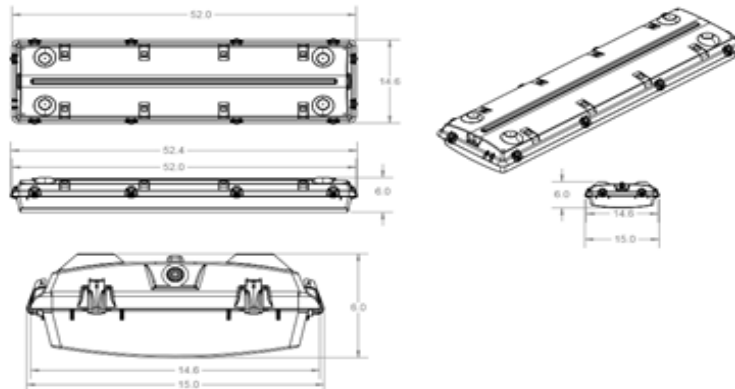

Ordering Information

Sample Part Number:

CPS-VT-T82L-

Series CPS-VT-

Fixtures do not include CPS-T8 LED Tubes, ordered separately.

CPS-VT-T82L-
CPS-VT-T84L-

CPS-VT-T86L-
CPS-VT-T86L-8-

5 YEAR WARRANTY