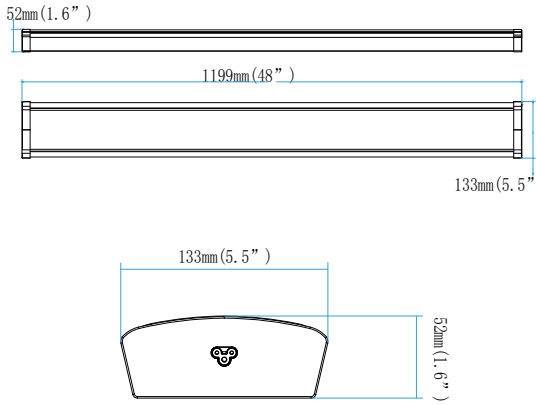

5.5"x4' WRAPAROUND LIGHT

CPS LED Lighting 5.5"x4' WRAPAROUND LIGHT, 48 watt 4000 Lumen, ETL/cETL

Specifications

Model#	CPS-WR-48W-UL-40 CPS-WR-48W-UL-50
Description	5.5"x4' WRAPAROUND LIGHT
Power	48W
Voltage Input	120Vac,60HZ
Lumen output	4000lm
CCT	3000K,4000K,5000K
CRI	Ra>80
Housing	Steel base white powder coating
Application	Indoor Only
Driver	UL certified
Lens	PC
Operating Temp.	-25 C ~ 55 C
IP Rating	IP20
Certificates	ETL/cETL
warranty	5 years
Dimmable	No
Product Dimension	48"L x 5.5"W x 1.6" H (1220mm x 140 x 52 mm)
L70 Life	>30,000 hours

Lux Chart

Height	Average Lux (lx)	Light range (dia.)
1M	525.5	258.3cm
2M	131.4	516.6cm
3M	58.4	774.9cm
4M	32.8	1033.2cm
5M	21.0	1291.5cm

Photometrics

LM79
LM80

5.5"x4' WRAPAROUND LIGHT

CPS LED Lighting 5.5"x4' WRAPAROUND LIGHT, 48 watt 4000 Lumen, ETL/cETL

Product Size

Packaging

8pcs/CTN G.W.:
Dimension: 50.2"L x 14.8"W x 12"H (1275mm x 375mm x 305mm)

Container Loading QTY

Size	Corton QTY	Product QTY	Volumn
40'hq	456 ctn	3648 pcs	71.1m ³

Size	Corton QTY	Product QTY	Volumn
40'gp	393 ctn	3144 pcs	61.24 m ³

Size	Corton QTY	Product QTY	Volumn
20'gp	184 ctn	1472 pcs	28.67 m ³

LM79
LM80