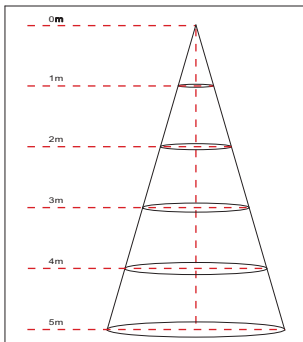

5.5"x4' WRAPAROUND LIGHT

CPS LED Lighting 5.5"x4' WRAPAROUND LIGHT, 48 watt 4000 Lumen, ETL/cETL

Specifications

Model#	CPS-WR-48W-UL-40 CPS-WR-48W-UL-50
Description	5.5"x4' WRAPAROUND LIGHT
Power	48W
Voltage Input	120Vac,60HZ
Lumen output	4000lm
CCT	3000K,4000K,5000K
CRI	Ra>80
Housing	Steel base white powder coating
Application	Indoor Only
Driver	UL certified
Lens	PC
Operating Temp.	-25 C ~ 55 C
IP Rating	IP20
Certificates	ETL/cETL
warranty	5 years
Dimmable	No
Product Dimension	48"L x 5.5"W x 1.6" H (1220mm x 140 x 52 mm)
L70 Life	>30,000 hours

Order Information

Item Number	Description	Power	Voltage Input	Driver	CCT	Lumen Output	Certificates
CPS-WR-48W	5.5"x4' WRAPAROUND LIGHT	48W	120-277Vac	UL Certified	4000K,5000K	4000lm	ETL/cETL

"XX"- standard for color temperature, 30-3000K,40-4000K,50-5000K.

Lux Chart

Height	Average Lux (lx)	Light range (dia.)
1M	525.5	258.3cm
2M	131.4	516.6cm
3M	58.4	774.9cm
4M	32.8	1033.2cm
5M	21.0	1291.5cm

Photometrics

LM79
LM80

5.5"x4' WRAPAROUND LIGHT

CPS LED Lighting 5.5"x4' WRAPAROUND LIGHT, 48 watt 4000 Lumen, ETL/cETL

Product Size

Packaging

8pcs/CTN G.W.:
Dimension: 50.2"L x 14.8"W x 12"H (1275mm x 375mm x 305mm)

Container Loading QTY

Size	Corton QTY	Product QTY	Volumn
40'hq	456 ctn	3648 pcs	71.1m ³

Size	Corton QTY	Product QTY	Volumn
40'gp	393 ctn	3144 pcs	61.24 m ³