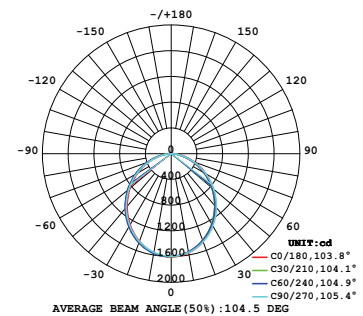

5.5"x4' WRAPAROUND LIGHT

CPS LED Lighting 5.5"x4' WRAPAROUND LIGHT, 48 watt 4000 Lumen, ETL/cETL

Specifications

Model#	CPS-WR-48W-UL-40 CPS-WR-48W-UL-50
Description	5.5"x4' WRAPAROUND LIGHT
Power	48W
Voltage Input	120Vac,60HZ
Lumen output	4000lm
CCT	3000K,4000K,5000K
CRI	Ra>80
Housing	Steel base white powder coating
Application	Indoor Only
Driver	UL certified
Lens	PC
Operating Temp.	-25 C ~ 55 C
IP Rating	IP20
Certificates	ETL/cETL
warranty	5 years
Dimmable	No
Product Dimension	48"L x 5.5"W x 1.6" H (1220mm x 140 x 52 mm)
L70 Life	>30,000 hours

Order Information

Item Number	Description	Power	Voltage Input	Driver	CCT	Lumen Output	Certificates
CPS-WR-48W	5.5"x4' WRAPAROUND LIGHT	48W	120-277Vac	UL Certified	4000K,5000K	4000lm	ETL/cETL

"XX"- standard for color temperature, 30-3000K,40-4000K,50-5000K.

Lux Chart

Height	Average Lux (lx)	Light range (dia.)
1M	525.5	258.3cm
2M	131.4	516.6cm
3M	58.4	774.9cm
4M	32.8	1033.2cm
5M	21.0	1291.5cm

Photometrics

LM79
LM80

5.5"x4' WRAPAROUND LIGHT

CPS LED Lighting 5.5"x4' WRAPAROUND LIGHT, 48 watt 4000 Lumen, ETL/cETL