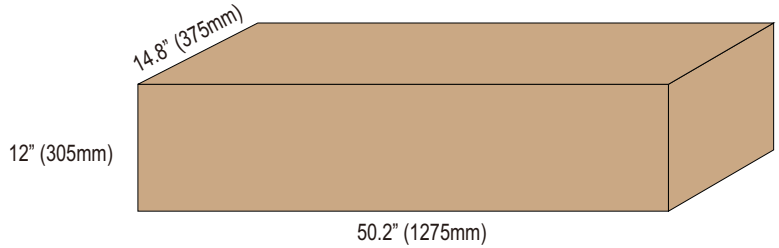

5.5"x4' WRAPAROUND LIGHT

CPS LED Lighting 5.5"x4' WRAPAROUND LIGHT, 48 watt 4000 Lumen, ETL/cETL

Specifications

Model#	CPS-WR-48W-UL-40 CPS-WR-48W-UL-50
Description	5.5"x4' WRAPAROUND LIGHT
Power	48W
Voltage Input	120Vac,60HZ
Lumen output	4000lm
CCT	3000K,4000K,5000K
CRI	Ra>80
Housing	Steel base white powder coating
Application	Indoor Only
Driver	UL certified
Lens	PC
Operating Temp.	-25 C ~ 55 C
IP Rating	IP20
Certificates	ETL/cETL
warranty	5 years
Dimmable	No
Product Dimension	48"L x 5.5"W x 1.6" H (1220mm x 140 x 52 mm)
L70 Life	>30,000 hours

Lux Chart

Height	Average Lux (lx)	Light range (dia.)
1M	525.5	258.3cm
2M	131.4	516.6cm
3M	58.4	774.9cm
4M	32.8	1033.2cm
5M	21.0	1291.5cm

Photometrics

LM79
LM80

5.5"x4' WRAPAROUND LIGHT

CPS LED Lighting 5.5"x4' WRAPAROUND LIGHT, 48 watt 4000 Lumen, ETL/cETL

Product Size

Packaging

8pcs/CTN G.W.:
Dimension: 50.2"L x 14.8"W x 12"H (1275mm x 375mm x 305mm)

Container Loading QTY

Size	Corton QTY	Product QTY	Volumn
40'hq	456 ctn	3648 pcs	71.1m ³

Size	Corton QTY	Product QTY	Volumn
40'gp	393 ctn	3144 pcs	61.24 m ³