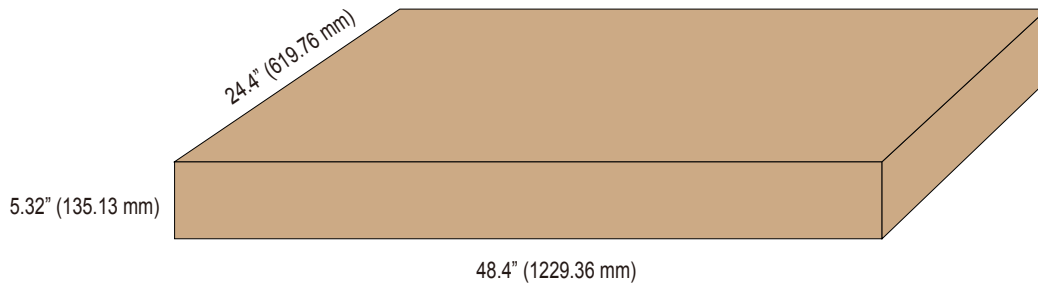

Note: 3 wire nuts for dimmable version, 1 wire nut for non-dimmable version.

LM79
LM80

2X4 FT LED Troffer Fixture

CPS LED Lighting 2x4FT LED Troffer Fixture, 52 Watt 5000 lumen 2x4

Packaging

1pcs/CTN G.W.:11.5 kg Dimension: 48.4"L x 24.4"W x 5.32"H (1229.36 x 619.76 x 135.13 mm)