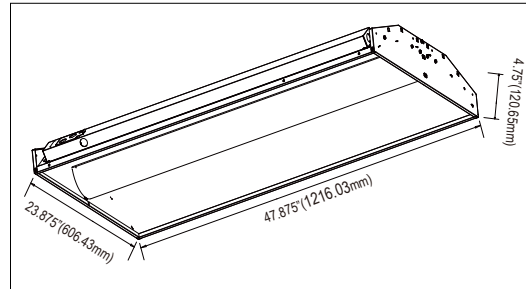

2X4 FT LED Troffer Fixture

CPS LED Lighting 2x4 FT LED Troffer Fixture, 52 Watts 5000 Lumen 2x4

Specifications

Model#	CPS-SI-DIM-2X4-52W-UL-40 CPS-SI-DIM-2X4-52W-UL-50
Description	2x4 Ft LED Troffer Fixture
Power	52W
Voltage Input	AC120~277V 50~60HZ
Lumen output	5000 lm
Color Temperature	4000K, 5000K
CRI	Ra>80
Housing Finish	Steel base with powder coating
Application	Indoor Only
Lens	White diffuse PC lens
Operating Temp.	-20 °C ~ 55 °C
IP Rating	IP20
Certificates	ETL/cETL, DLC
warranty	5 years
Life Span	50,000 hours
L70 Life	>50,000 hours
Dimmable	0~10V dimmable
Item Weight	11 Kg
Product Dimension	47.875"L x 23.875"W x 4.75" H (1216.03 x 606.43 x 120.65mm)
Pack Size	1pc
Packaging Dimension	48.4"L x 24.4"W x 5.32"H (1229.36 x 619.76 x 135.13 mm)

Order Information

Item Number	Description	Power	Voltage Input	Dimmable	CCT	Lumen Output	Certificates
CPS-SI-DIM-2X4-52W-UL-40 CPS-SI-DIM-2X4-52W-UL-50	2x4 FT LED Troffer Fixture	52W	120~277Vac	YES	4000k 5000k	5000lm	ETL/cETL, DLC

LM79
LM80

2X4 FT LED Troffer Fixture

CPS LED Lighting 2x4FT LED Troffer Fixture, 52 Watts 5000 lumen 2x4

Dimensions and Pictures

Accessories (optional)

Accessories package List

Part	Description	Quantity
1	Wire Connector	*1or3

Note: 3 wire nuts for dimmable version, 1 wire nut for non-dimmable version.

LM79
LM80

2X4 FT LED Troffer Fixture

CPS LED Lighting 2x4FT LED Troffer Fixture, 52 Watt 5000 lumen 2x4

Packaging

1pcs/CTN G.W.:11.5 kg Dimension: 48.4"L x 24.4"W x 5.32"H (1229.36 x 619.76 x 135.13 mm)