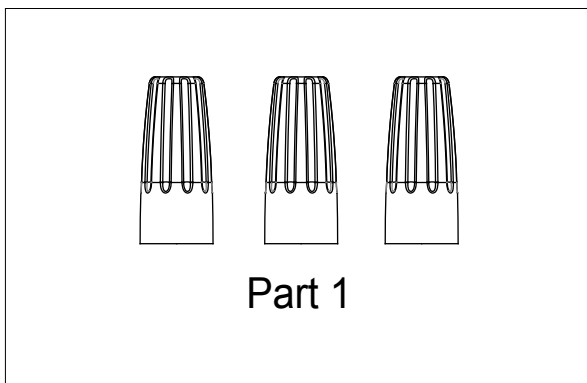

2X4 FT LED Troffer Fixture

CPS LED Lighting 2x4 FT LED Troffer Fixture, 52 Watts 5000 Lumen 2x4

Specifications

Model#	CPS-SI-DIM-2X4-52W-UL-40 CPS-SI-DIM-2X4-52W-UL-50
Description	2x4 Ft LED Troffer Fixture
Power	52W
Voltage Input	AC120~277V 50~60HZ
Lumen output	5000 lm
Color Temperature	4000K, 5000K
CRI	Ra>80
Housing Finish	Steel base with powder coating
Application	Indoor Only
Lens	White diffuse PC lens
Operating Temp.	-20 °C ~ 55 °C
IP Rating	IP20
Certificates	ETL/cETL, DLC
warranty	5 years
Life Span	50,000 hours
L70 Life	>50,000 hours
Dimmable	0~10V dimmable
Item Weight	11 Kg
Product Dimension	47.875"L x 23.875"W x 4.75" H (1216.03 x 606.43 x 120.65mm)
Pack Size	1pc
Packaging Dimension	48.4"L x 24.4"W x 5.32"H (1229.36 x 619.76 x 135.13 mm)

LM79
LM80

2X4 FT LED Troffer Fixture

CPS LED Lighting 2x4FT LED Troffer Fixture, 52 Watts 5000 lumen 2x4

Dimensions and Pictures

Accessories (optional)

Accessories package List

Part	Description	Quantity
1	Wire Connector	*1or3

Note: 3 wire nuts for dimmable version, 1 wire nut for non-dimmable version.

LM79
LM80

2X4 FT LED Troffer Fixture

CPS LED Lighting 2x4FT LED Troffer Fixture, 52 Watt 5000 lumen 2x4

Packaging

1pcs/CTN G.W.:11.5 kg Dimension: 48.4"L x 24.4"W x 5.32"H (1229.36 x 619.76 x 135.13 mm)