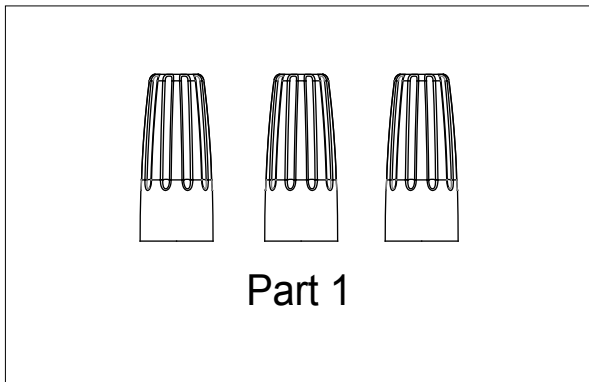

2X4 FT LED Troffer Fixture

CPS LED Lighting 2x4 FT LED Troffer Fixture, 40 Watt 4200 lumen 2x4

Specifications

Model#	CPS-SI-DIM-2X4-40W-UL-40 CPS-SI-DIM-2X4-40W-UL-50
Description	2x4 Ft LED Troffer Fixture
Power	40W
Voltage Input	AC120~277V 50~60HZ
Lumen output	4200 lm
Color Temperature	4000K, 5000K
CRI	Ra>80
Housing Finish	Steel base with powder coating
Application	Indoor Only
Lens	White diffuse PC lens
Operating Temp.	-20 C ~ 55 C
IP Rating	IP20
Certificates	ETL/cETL, DLC
warranty	5 years
Life Span	50,000 hours
Dimmable	0~10V dimmable
Item Weight	11 Kg
Product Dimension	47.875"L x 23.875"W x 4.75" H (1216.03 x 606.43 x 120.65mm)
Pack Size	1pc
Packaging Dimension	48.4"L x 24.4"W x 5.32"H (1229.36 x 619.76 x 135.13 mm)

LM79
LM80

2X4 FT LED Troffer Fixture

CPS LED Lighting 2x4 FT LED Troffer Fixture, 40 Watt 4200 lumen 2x4

Dimensions and Pictures

Accessories (optional)

Accessories package List

Part	Description	Quantity
1	Wire Connector	*1or3

Note: 3 wire nuts for dimmable version, 1 wire nut for non-dimmable version.

LM79
LM80

2X4 FT LED Troffer Fixture

CPS LED Lighting 2x4 FT LED Troffer Fixture, 40 Watt 4200 lumen 2x4

Packaging

1pcs/CTN G.W.:11.5 kg Dimension: 48.4"L x 24.4"W x 5.32"H (1229.36 x 619.76 x 135.13 mm)