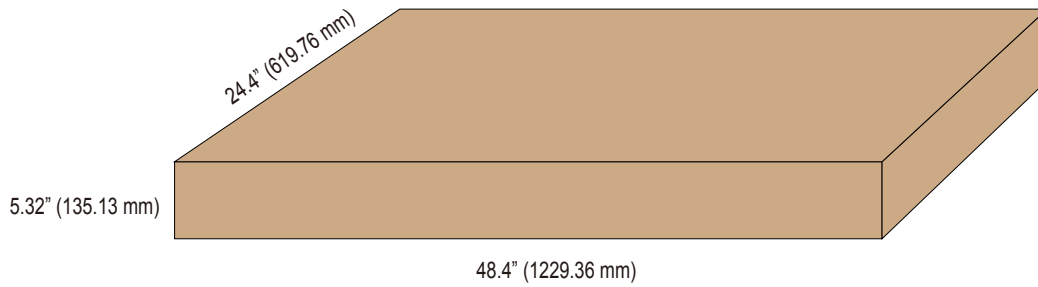

Note: 3 wire nuts for dimmable version, 1 wire nut for non-dimmable version.

LM79
LM80

2X4 FT LED Troffer Fixture

CPS LED Lighting 2x4 FT LED Troffer Fixture, 40 Watt 4200 lumen 2x4

Packaging

1pcs/CTN G.W.:11.5 kg Dimension: 48.4"L x 24.4"W x 5.32"H (1229.36 x 619.76 x 135.13 mm)