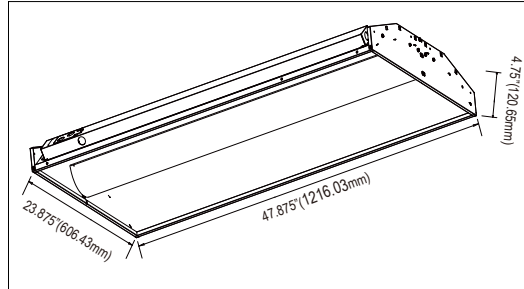

2X4 FT LED Troffer Fixture

CPS LED Lighting 2x4 FT LED Troffer Fixture, 40 Watt 4200 lumen 2x4

Specifications

Model#	CPS-SI-DIM-2X4-40W-UL-40 CPS-SI-DIM-2X4-40W-UL-50
Description	2x4 Ft LED Troffer Fixture
Power	40W
Voltage Input	AC120~277V 50~60HZ
Lumen output	4200 lm
Color Temperature	4000K, 5000K
CRI	Ra>80
Housing Finish	Steel base with powder coating
Application	Indoor Only
Lens	White diffuse PC lens
Operating Temp.	-20 C ~ 55 C
IP Rating	IP20
Certificates	ETL/cETL, DLC
warranty	5 years
Life Span	50,000 hours
Dimmable	0~10V dimmable
Item Weight	11 Kg
Product Dimension	47.875"L x 23.875"W x 4.75" H (1216.03 x 606.43 x 120.65mm)
Pack Size	1pc
Packaging Dimension	48.4"L x 24.4"W x 5.32"H (1229.36 x 619.76 x 135.13 mm)

Order Information

Item Number	Description	Power	Voltage Input	Dimmable	CCT	Lumen Output	Certificates
CPS-SI-DIM-2X4-52W-UL-40 CPS-SI-DIM-2X4-52W-UL-50	2x4 Ft LED Troffer Fixture	40W	120~277Vac	Yes	4000k 5000k	4200lm	ETL/cETL, DLC

LM79
LM80

2X4 FT LED Troffer Fixture

CPS LED Lighting 2x4 FT LED Troffer Fixture, 40 Watt 4200 lumen 2x4

Dimensions and Pictures

Accessories (optional)

Accessories package List

Part	Description	Quantity
1	Wire Connector	*1or3

Note: 3 wire nuts for dimmable version, 1 wire nut for non-dimmable version.

LM79
LM80

2X4 FT LED Troffer Fixture

CPS LED Lighting 2x4 FT LED Troffer Fixture, 40 Watt 4200 lumen 2x4

Packaging

1pcs/CTN G.W.:11.5 kg Dimension: 48.4"L x 24.4"W x 5.32"H (1229.36 x 619.76 x 135.13 mm)