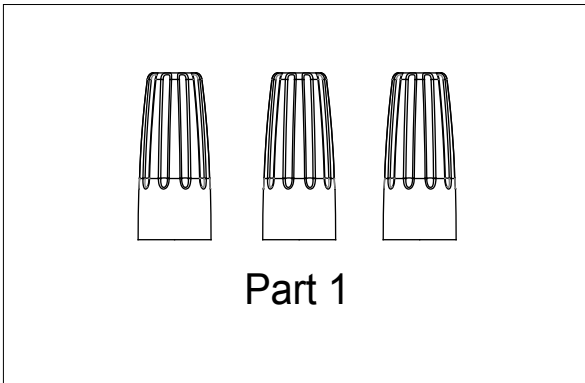

Accessories (optional)

Accessories package List

Part	Description	Quantity
1	Wire Connector	*1or3

Note: 3 wire nuts for dimmable version, 1 wire nut for non-dimmable version.

LM79
LM80