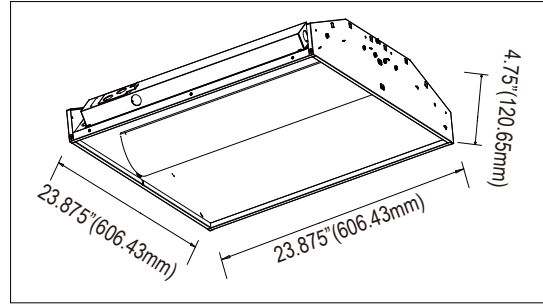

## Specifications

Model#	CPS-SI-DIM-2X2-40W-UL-40 CPS-SI-DIM-2X2-40W-UL-50
Description	2x2 Ft LED Troffer Fixture
Power	40W
Voltage Input	AC120~277V 50~60HZ
Lumen output	3700lm
Color Temperature	4000K, 5000K
CRI	Ra>80
Housing Finish	Steel base with powder coating
Application	Indoor Only
Lens	White diffuse PC lens
Operating Temp.	-20 C ~ 55 C
IP Rating	IP20
Certificates	ETL/cETL, DLC
warranty	5 years
Life Span	50,000 hours
L70 Life	>50,000 hours
Dimmable	0~10V dimmable
Item Weight	6 Kg
Product Dimension	23.875"L x 23.875"W x 4.75" H (606.43 x 606.43 x 120.65mm)
Pack Size	1pc
Packaging Dimension	24.4"L x 24.4"W x 5.32"H (619.76 x 619.76 x 135.13 mm)

## Order Information

Item Number	Description	Power	Voltage Input	Dimmable	CCT	Lumen Output	Certificates
CPS-SI-DIM-2X2-40W-UL-40 CPS-SI-DIM-2X2-40W-UL-50	2x2 FT LED Troffer Fixture	40W	120~277Vac	Optional	4000k 5000k	3700lm	ETL/cETL, DLC

## Dimensions and Pictures

## Packaging

1pcs/CTN G.W.:6.5 kg Dimension: 24.4"L x 24.4"W x 5.32"H (619.76x619.76x135.13 mm)