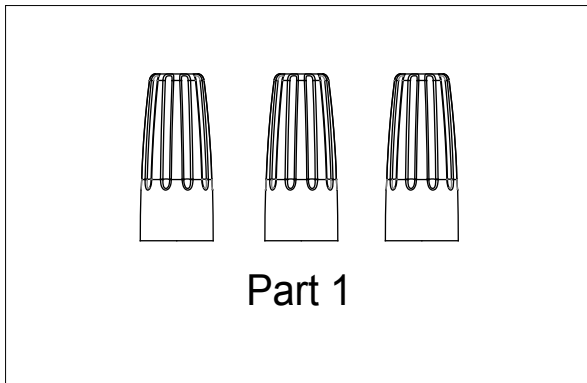

2X2FT LED Troffer Fixture

CPS LED Lighting 2x2FT LED Troffer Fixture, 26Watt 2405lumen 2'x2'

Specifications

Part#s	CPS-SI-DIM-2X2-26W-UL-40 CPS-SI-DIM-2X2-26W-UL-50
Description	2x2Ft LED Troffer Fixture
Power	26W
Voltage Input	AC120~277V 50~60HZ
Lumen output	2405lm
Color Temperature	4000K or 5000K
CRI	Ra>80
Housing Finish	Steel base with white powder coating
Application	Indoor Only
Lens	White diffuse PC lens
Operating Temp.	-20 C ~ 55 C
IP Rating	IP20
Certificates	ETL/cETL, DLC
warranty	5 years
Life Span	50,000 hours
L70 Life	>50,000 hours
Dimmable	No
Item Weight	6Kg
Product Dimension	23.875"L x 23.875"W x 4.75" H (606.43x606.43x120.65mm)
Pack Size	1pc
Packaging Dimension	24.4"L x 24.4"W x 5.32"H (619.76x619.76x135.13 mm)

LM79
LM80

2X2FT LED Troffer Fixture

CPS LED Lighting 2x2FT LED Troffer Fixture, 26Watt 2405 lumen 2'x2'

Dimensions and Pictures

Accessories (optional)

Accessories package List

Part	Description	Quantity
1	Wire Connector	*1or3

Note: 3 wire nuts for dimmable version, 1 wire nut for non-dimmable version.

LM79
LM80

2X2FT LED Troffer Fixture

CPS LED Lighting 2x2FT LED Troffer Fixture, 26Watt 2405lumen 2'x2'

Packaging

1pcs/CTN G.W.:6.5 kg Dimension: 24.4"L x 24.4"W x 5.32"H (619.76x619.76x135.13 mm)