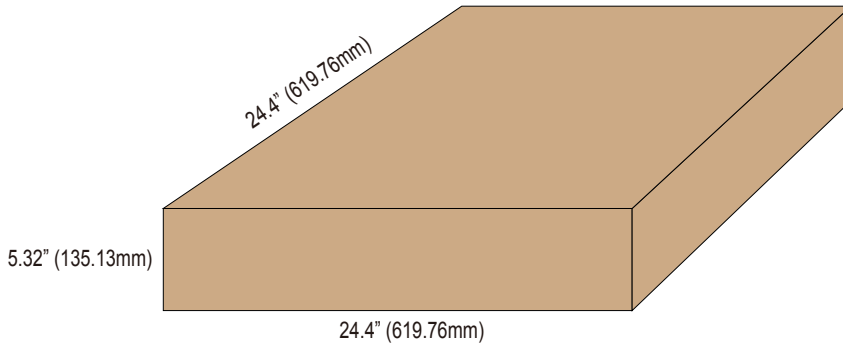

Note: 3 wire nuts for dimmable version, 1 wire nut for non-dimmable version.

LM79
LM80

2X2FT LED Troffer Fixture

CPS LED Lighting 2x2FT LED Troffer Fixture, 26Watt 2405lumen 2'x2'

Packaging

1pcs/CTN G.W.:6.5 kg Dimension: 24.4"L x 24.4"W x 5.32"H (619.76x619.76x135.13 mm)