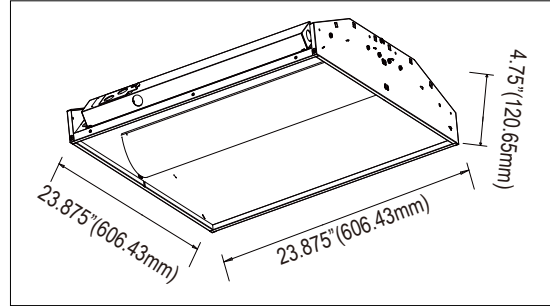

2X2FT LED Troffer Fixture

CPS LED Lighting 2x2FT LED Troffer Fixture, 26Watt 2405lumen 2'x2'

Specifications

Part#s	CPS-SI-DIM-2X2-26W-UL-40 CPS-SI-DIM-2X2-26W-UL-50
Description	2x2Ft LED Troffer Fixture
Power	26W
Voltage Input	AC120~277V 50~60HZ
Lumen output	2405lm
Color Temperature	4000K or 5000K
CRI	Ra>80
Housing Finish	Steel base with white powder coating
Application	Indoor Only
Lens	White diffuse PC lens
Operating Temp.	-20 C ~ 55 C
IP Rating	IP20
Certificates	ETL/cETL, DLC
warranty	5 years
Life Span	50,000 hours
L70 Life	>50,000 hours
Dimmable	No
Item Weight	6Kg
Product Dimension	23.875"L x 23.875"W x 4.75" H (606.43x606.43x120.65mm)
Pack Size	1pc
Packaging Dimension	24.4"L x 24.4"W x 5.32"H (619.76x619.76x135.13 mm)

Order Information

Item Number	Description	Power	Voltage Input	Dimmable	CCT	Lumen Output	Certificates
CPS-SI-DIM-2X2-26W-UL-40 CPS-SI-DIM-2X2-26W-UL-50	2x2FT LED Troffer Fixture	26W	120~277Vac	YES	4000k 5000k	2405lm	ETL/cETL, DLC

LM79
LM80

2X2FT LED Troffer Fixture

CPS LED Lighting 2x2FT LED Troffer Fixture, 26Watt 2405 lumen 2'x2'

Dimensions and Pictures

Accessories (optional)

Accessories package List

Part	Description	Quantity
1	Wire Connector	*1or3

Note: 3 wire nuts for dimmable version, 1 wire nut for non-dimmable version.

LM79
LM80

2X2FT LED Troffer Fixture

CPS LED Lighting 2x2FT LED Troffer Fixture, 26Watt 2405lumen 2'x2'

Packaging

1pcs/CTN G.W.:6.5 kg Dimension: 24.4"L x 24.4"W x 5.32"H (619.76x619.76x135.13 mm)