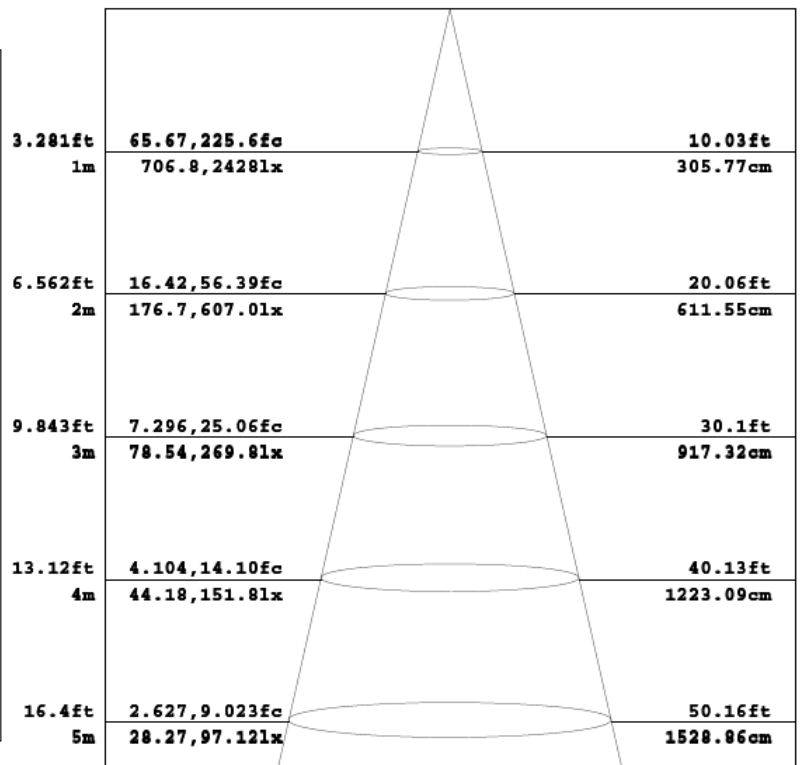

Others

Light Distribution Testing Parameters

CAROLINA PRODUCT SOLUTIONS LLC

Tel: (843) 407-6803

www.cpsled.com

Fax: (843) 407-6891

DATA OF LAMP		PHOTOMETRIC DATA Eff: 116.29 lm/W			
MODEL/ENC	RKPUS-60WV2-HV-4000K	I _{max} (cd)	2433	S/MH (C0/180)	1.29
NOMINAL POWER (W)	65	LOR (%)	100.0	S/MH (C90/270)	1.22
RATED VOLTAGE (V)	277	TOTAL FLUX (lm)	6851.2	η UP, DN (C0-180)	0.0, 53.8
NOMINAL FLUX (lm)	6851.16	CIE CLASS	DIRECT	η UP, DN (C180-360)	0.1, 46.0
LAMPS INSIDE	1	η up (%)	0.1	CIBSE SHR NOM	1.25
TEST VOLTAGE (V)	277.0	η down (%)	99.9	CIBSE SHR MAX	1.35

Flux out: 5265 lm

Note: The Curves indicate the illuminated area and the average illumination when the luminaire is at different distance.

Package

Lamps Net Weight: 1.5 Kg/pcs

	Size	Qty/Carton	Weight/Carton
inner box	27*22*13 CM	1	2.0 kg
Outer box	56*45*29 CM	8	17 kg