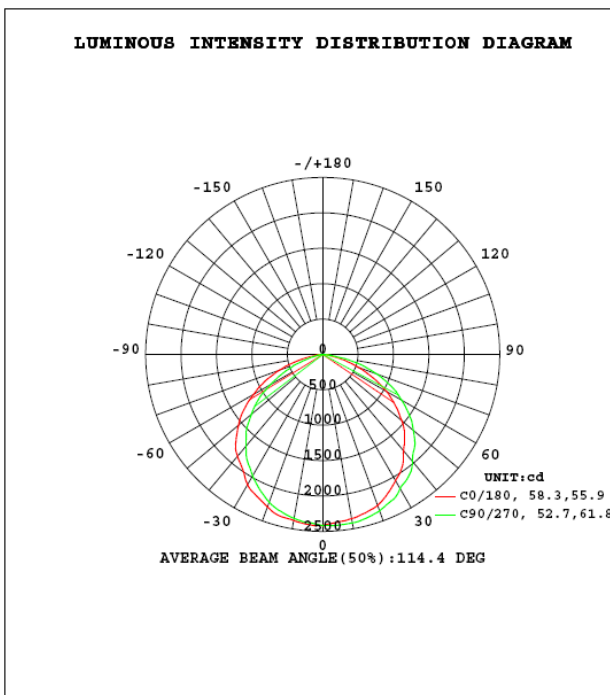

Others

Light Distribution Testing Parameters

CAROLINA PRODUCT SOLUTIONS LLC

Tel: (843) 407-6803

www.cpsled.com

Fax: (843) 407-6891

DATA OF LAMP		PHOTOMETRIC DATA Eff: 116.29 lm/W			
MODEL/ENC	RKPUS-60WV2-HV-4000K	I _{max} (cd)	2433	S/MH (C0/180)	1.29
NOMINAL POWER (W)	65	LOR (%)	100.0	S/MH (C90/270)	1.22
RATED VOLTAGE (V)	277	TOTAL FLUX (lm)	6851.2	η UP, DN (C0-180)	0.0, 53.8
NOMINAL FLUX (lm)	6851.16	CIE CLASS	DIRECT	η UP, DN (C180-360)	0.1, 46.0
LAMPS INSIDE	1	η up (%)	0.1	CIBSE SHR NOM	1.25
TEST VOLTAGE (V)	277.0	η down (%)	99.9	CIBSE SHR MAX	1.35

Flux out: 5265 lm

Note: The Curves indicate the illuminated area and the average illumination when the luminaire is at different distance.

Package

Lamps Net Weight: 1.5 Kg/pcs

	Size	Qty/Carton	Weight/Carton
inner box	27*22*13 CM	1	2.0 kg
Outer box	56*45*29 CM	8	17 kg