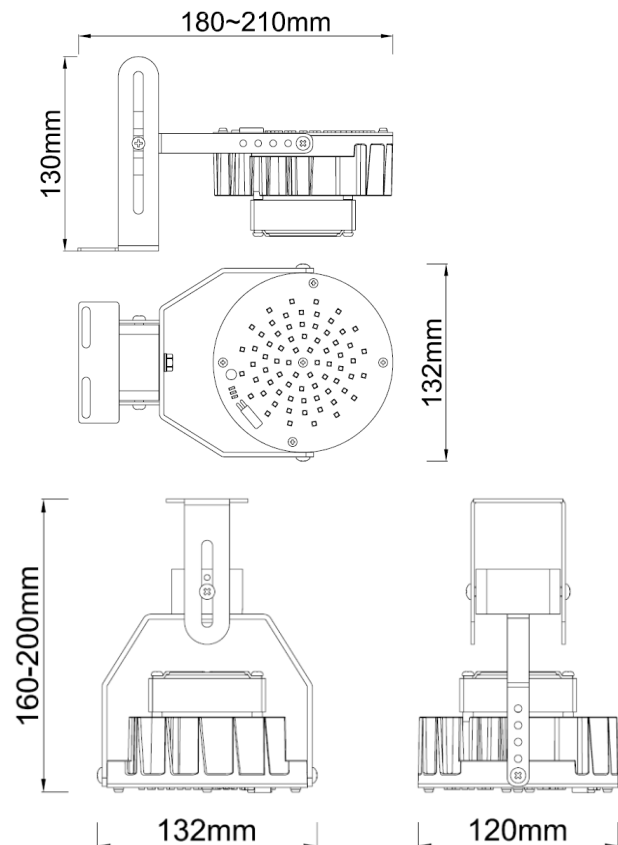

NAME: LED Retrofit Kits

P/N: CPS-RT-60W-UH-40,
CPS-RT-60W-UH-50

Advantage:

- UL
- high CRI
- Mean Well IP65 driver, input voltage 200-480VAC
- No UV or IR in the beam
- Easy to install and operate
- Energy saving, long service life
- Light is soft and uniform, safe to eyes
- Instant start, NO flickering, NO humming
- Green and eco-friendly without mercury.

Application:

- ◆ Street lights 、 Shoeboxes 、 Flood lights
Wall Packs 、 Canopy lights 、 High bays

Product Specifications

TECHNICAL DATA SHEET

Product name	LED Retrofit Kits
Part No	CPS-RT-60W-UH-40, CPS-RT-60W-UH-50
Light Type	Retrofit Kits
Dimension	(180-210) *132*130 mm 132*120* (160-200) mm

Technical Characteristic

Color temperature	4000-5000K
CRI	>80
Lumen	6000-8100LM
Input Power	60W
Viewing Angle	120 Degree
Input Voltage	200-480VAC 50/60Hz
Driver model	HVG-65-24A (Mean Well Driver)
PFC	>0.9
Equivalent	450W incandescent / 150W CFL
Waterproof Rating	IP40

Flux out: 5265 lm

Note: The Curves indicate the illuminated area and the average illumination when the luminaire is at different distance.

Package

Lamps Net Weight: 1.5 Kg/pcs

	Size	Qty/Carton	Weight/Carton
inner box	27*22*13 CM	1	2.0 kg
Outer box	56*45*29 CM	8	17 kg