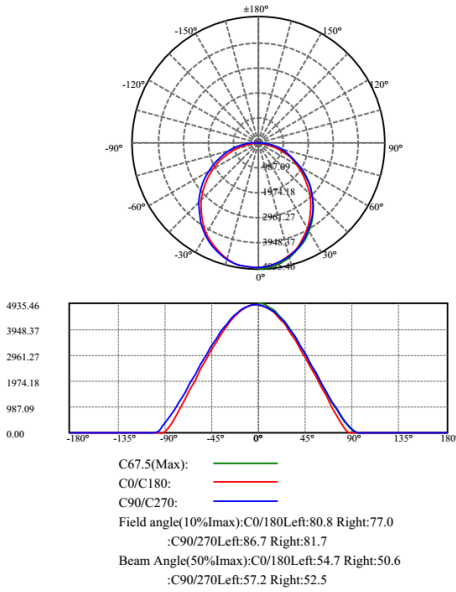

## FEATURES

- Up to 130 lm/w
- High CRI >80
- Meanwell HLG driver, UL SAA CE RoHS certificate, PF>0.9, THD<20
- Flicker free by camera
- Environmentally friendly, No mercury, No UV, No IR
- IP65, indoor and outdoor using
- Energy Efficiency Grade: A++
- 7-year-warranty
- Quick Start instant 100% luminous flux

## ORDER INFORMATION

| SERIES                       | WATTAGE | VOLTAGE       |             | KELVIN     |
|------------------------------|---------|---------------|-------------|------------|
|                              |         | UL = 100-277V | UH=200-480V | 50 = 5000K |
| CPS-LSHB-                    | 100W-   | UH            |             | 40         |
|                              |         | UL            |             | 50         |
| EXAMPLE: CPS-LSHB-100W-UL-50 |         |               |             |            |

## PHOTOMETRIC

|       |                    |           |
|-------|--------------------|-----------|
| 1.0m  | 4935.5 , 3920.9 lx | 280.58cm  |
| 2.0m  | 1233.9 , 980.2 lx  | 561.16cm  |
| 3.0m  | 548.4 , 435.7 lx   | 841.74cm  |
| 4.0m  | 308.5 , 245.1 lx   | 1122.32cm |
| 6.0m  | 137.1 , 108.9 lx   | 1683.47cm |
| 8.0m  | 77.1 , 61.3 lx     | 2244.63cm |
| 10.0m | 49.4 , 39.2 lx     | 2805.79cm |
| 12.0m | 34.3 , 27.2 lx     | 3366.95cm |

### DIMENSIONS

| LENGTH            | WIDTH | DEPTH |
|-------------------|-------|-------|
| 900mm             | 166mm | 77mm  |
| Net weight: 5.4kg |       |       |