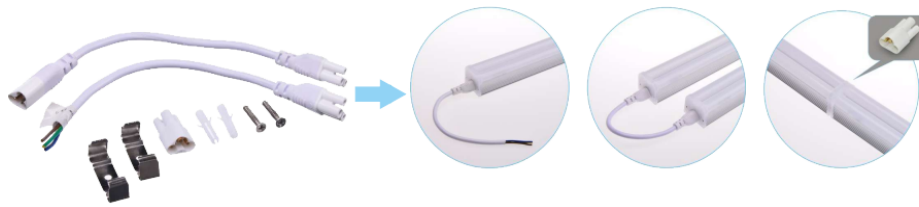

Lumen Smart Double Twins

Dual Light Sources Design
 High Power, High Lumen
 Wide Beam Angle Light
 Operating Temp -20°C ~+45°C
 120-277V
 >50,000h@L70
 IP40

7 YEAR WARRANTY

APPLICATION

COMMERCIAL LIGHTING
 OFFICE, SUPERMARKET, HOTEL, EXHIBITION HALL, ETC.

PUBLIC LIGHTING
 RESIDENCE, SCHOOL, LIBRARY, SUBWAY STATION, AIRPORT, ETC.

INDUSTRIAL LIGHTING
 WAREHOUSE, WORKSHOP, ETC.

PERFORMANCE INFORMATION

PART NO.	LUMENS FROSTED-CLEAR	LUMEN EFFICIENCY	PF	CRI	BEAM ANGLE
CPS-LS-DTW-1-8W	800-880	100-115 LM/W	>0.9	>80	120°
CPS-LS-DTW-2-15W	1500-1650	100-115 LM/W	>0.9	>80	120°
CPS-LS-DTW-3-25W	2500-2750	100-115 LM/W	>0.9	>80	120°
CPS-LS-DTW-4-30W	3000-3300	100-115 LM/W	>0.9	>80	120°
CPS-LS-DTW-5-40W	4000-4400	100-115 LM/W	>0.9	>80	120°
CPS-LS-DTW-6-44W	4400-4840	100-115 LM/W	>0.9	>80	120°
CPS-LS-DTW-8-60W	6000-6600	100-115 LM/W	>0.9	>80	120°

CCT RANGE: 4000-5000K

Linkable 3-Pin Lead In Wire
Socket/Power Plug

ORDER INFORMATION

SERIES	LENGTH (FT)	WATTAGE	VOLTAGE UL = 110-277V	LENS C=CLEAR F=FROSTED	KELVIN 50 = 5000K
CPS-LS-DTW	1	8W	UL	C	40
	2	15W		F	50
	3	25W			
	4	30W			
	5	40W			
	6	44W			
	8	60W			