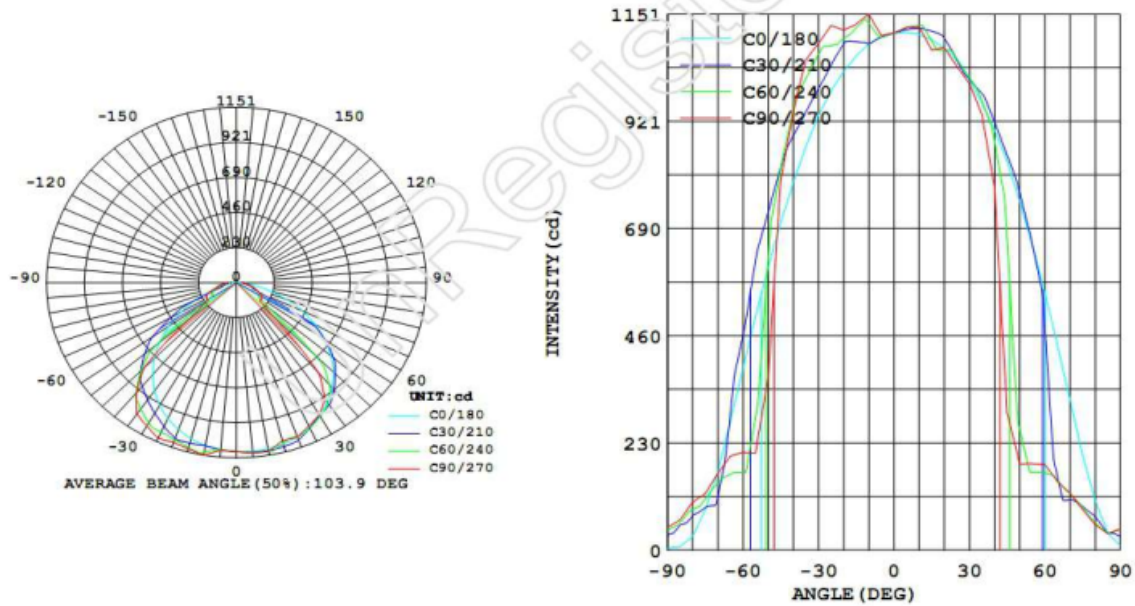

PUBLIC LIGHTING
 RESIDENCE, SCHOOL, LIBRARY, SUBWAY STATION, AIRPORT, ETC.

INDUSTRIAL LIGHTING
 WAREHOUSE, WORKSHOP, ETC.

PERFORMANCE INFORMATION

PART NO.	LUMENS FROSTED-CLEAR	LUMEN EFFICIENCY	PF	CRI	BEAM ANGLE
CPS-LS-DTW-1-8W	800-880	100-115 LM/W	>0.9	>80	120°
CPS-LS-DTW-2-15W	1500-1650	100-115 LM/W	>0.9	>80	120°
CPS-LS-DTW-3-25W	2500-2750	100-115 LM/W	>0.9	>80	120°
CPS-LS-DTW-4-30W	3000-3300	100-115 LM/W	>0.9	>80	120°
CPS-LS-DTW-5-40W	4000-4400	100-115 LM/W	>0.9	>80	120°
CPS-LS-DTW-6-44W	4400-4840	100-115 LM/W	>0.9	>80	120°
CPS-LS-DTW-8-60W	6000-6600	100-115 LM/W	>0.9	>80	120°

CCT RANGE: 4000-5000K

Linkable 3-Pin Lead In Wire
Socket/Power Plug

ORDER INFORMATION

SERIES	LENGTH (FT)	WATTAGE	VOLTAGE UL = 110-277V	LENS C=CLEAR F=FROSTED	KELVIN 50 = 5000K
CPS-LS-DTW	1	8W	UL	C	40
	2	15W		F	50
	3	25W			
	4	30W			
	5	40W			
	6	44W			
	8	60W			

EXAMPLE: CPS-LS-DTW-8-60W-UL-F-50

CLEAR LENS SPECIAL ORDER

LIGHT DISTRIBUTION

DIMENSIONS

PART NO.	SIZE A (MM)	SIZE B (MM)	SIZE C (MM)
CPS-LS-DTW-1-8W	297	36	41
CPS-LS-DTW-2-15W	566	36	41
CPS-LS-DTW-3-25W	870	36	41
CPS-LS-DTW-4-30W	1166	36	41
CPS-LS-DTW-5-40W	1500	36	41
CPS-LS-DTW-6-44W	1800	36	41
CPS-LS-DTW-8-60W	2301	36	41