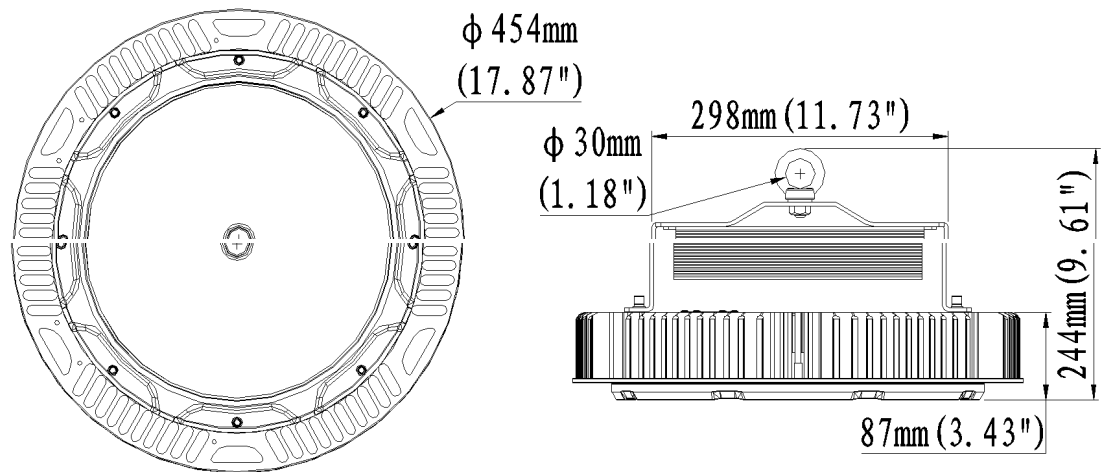

ORDER INFORMATION

SERIES	WATTAGE	VOLTAGE	KELVIN
		UL=100-277V UH=277-480V	50=5000K
CPS-HBSL-	450W	UL-	50
		UH-	50
CPS-HBSL-	600W	UL	50
		UH	50
EXAMPLE: CPS-HBSL-450W-UL-50			
DLC Model# CPS-HBSL-450W-UL-50			

PACKAGING INFORMATION

MODEL	OUTLOOK DIMENSIONS (In)	EXPORT CARTON SIZE	QTY/CTN	N.W. (lbs)
CPS-HBSL--	17.87*17.87*9.60	20.62*12.01*20.79	1	24.69

CPS LED LIGHTING

843-407-6803

SALES@CPSLED.COM

WWW.CPSLED.COM