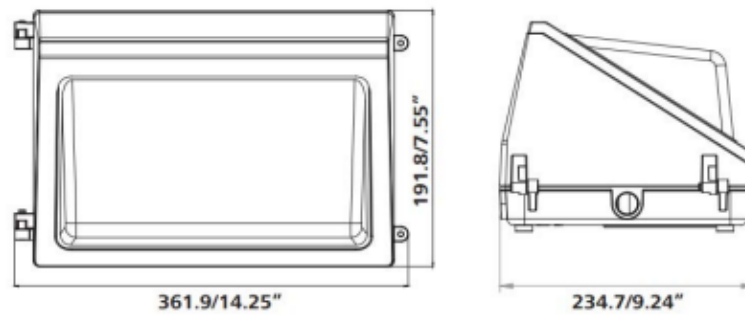

CPS LED LIGHTING

PRODUCT NAME : Tunable Wall Pack
PRODUCT SKU : CPS-WPTT-60/80/100W-UL-4050

PRODUCT DESCRIPTION

Tunable wattage and color offers less sku's with more options. One sku that covers a multitude of needs.
 IP65 Rated & waterproofing material is used throughout the fixture.

DIMENSIONS & PHOTOMETRICS

Dimensions:

Photometrics: