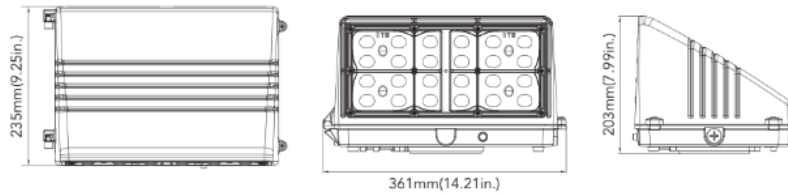

CPS LED LIGHTING

PRODUCT NAME : Full Cut-Off Tunable Wallpack
PRODUCT SKU : CPS-FCW-XXW-UL-BL-XXK

PRODUCT DESCRIPTION

Available in one size with power ranging from 26W to 135W. This fixture can replace up to 400W MH. Tunable wattage and color temperatures allow for sku reduction and uniformity.

APPLICATIONS
Entrance Lighting Courtyard Lighting Outdoor Lighting Industrial Lighting Hotel Lighting

ORDERING INFORMATION				
SERIES	WATTAGE	VOLTAGE	COLOR	KELVIN
CPS-FCW-	26/38/65/100W	UL-	BR, BL, W-	3000K, 4000K, 5000K

DIMENSIONS & PHOTOMETRICS

Medium Size

Net Weight
 27W: 5.774lb
 45W: 5.983lb
 70W: 6.164lb

Large Size

Net Weight
 90W: 10.478lb
 135W: 10.95lb

PHOTOMETRICS