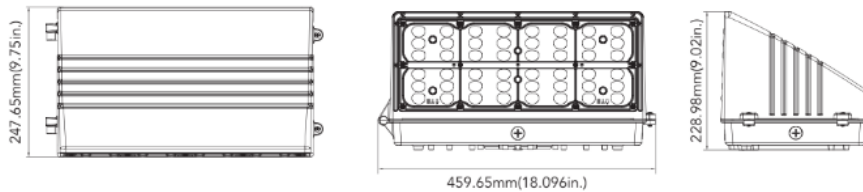

CPS LED LIGHTING

PRODUCT NAME : Full Cut-Off Tunable Wallpack
PRODUCT SKU : CPS-FCW-XXW-UL-BL-XXK

PRODUCT DESCRIPTION

Available in one size with power ranging from 26W to 135W. This fixture can replace up to 400W MH. Tunable wattage and color temperatures allow for sku reduction and uniformity.

DIMENSIONS & PHOTOMETRICS

Medium Size

Net Weight
 27W: 5.774lb
 45W: 5.983lb
 70W: 6.164lb

Large Size

Net Weight
 90W: 10.478lb
 135W: 10.95lb

PHOTOMETRICS