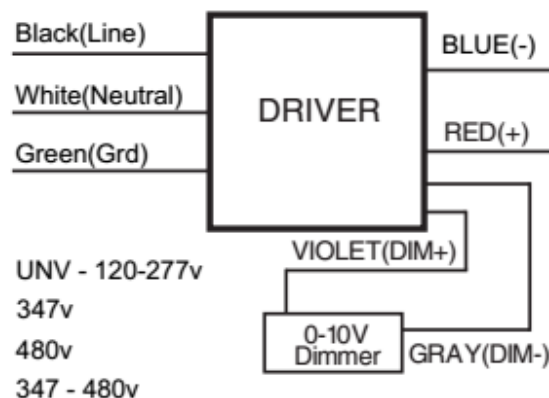

ORDER INFORMATION

SERIES	LENGTH (FT)	WATTAGE	VOLTAGE UL=100-277V	KELVIN 50=5000K
CPS-MLHB-	2-	90W-	UL-	40
	2-	162W-	UL-	50
	2-	223W-	UL-	
	4-	321W-	UL-	

SPECIFICATIONS

UL, CUL Certificate
IP65 internal driver, input voltage 120-277 VAC
No UV or IR in the beam
Suitable for damp environments
External driver ensures steady performance and long lifespan
Long lifespan
Light is soft and uniform, safe on eyes
Instant start, no flickering, no humming
Green and eco-friendly, without mercury

Photometric:

Flood Summary

Illuminance at a Distance		
Center Beam LUX	Beam Width	
8.3M	69.75 LUX	24.8M 25.3M
16.7M	17.44 LUX	49.7M 50.5M
25.0M	7.75 LUX	74.5M 75.8M
33.3M	4.36 LUX	99.3M 101.0M
41.7M	2.79 LUX	124.2M 126.3M
50.0M	1.94 LUX	149.0M 151.5M

Vert. Spread: 112.3° Horiz. Spread: 113.1°

Zonal Lumen Summary

Zone	Lumens	% Luminaire
0-30	3,812.1	28.9%
0-40	6,292.8	47.7%
0-60	10,119.0	84.3%
60-90	1,058.4	15.6%
70-100	611.0	4.6%
90-120	8.0	0.1%
0-90	13,227.4	99.8%
90-180	20.1	0.2%
0-180	13,227.5	100%

DIMENSIONS

PART NO.	LENGTH	WIDTH	DEPTH	WEIGHT (LB)
CPS-MLHB-2-90W	23.8	12.6	3.6	10.14
CPS-MLHB-2-90W	23.8	12.6	3.6	10.14
CPS-MLHB-2-223W	23.8	17.3	3.6	12.56
CPS-MLHB-4-321W	45.9	12.6	3.6	17.85

CPS LED LIGHTING
 843-407-6803
 SALES@CPSLED.COM
 WWW.CPSLED.COM