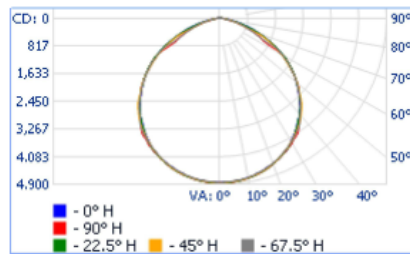

ORDER INFORMATION

SERIES	LENGTH (FT)	WATTAGE	VOLTAGE UL=100-277V	KELVIN 50=5000K
CPS-MLHB-	2-	90W-	UL-	40
	2-	162W-	UL-	50
	2-	223W-	UL-	
	4-	321W-	UL-	

SPECIFICATIONS

UL, CUL Certificate
IP65 internal driver, input voltage 120-277 VAC
No UV or IR in the beam
Suitable for damp environments
External driver ensures steady performance and long lifespan
Long lifespan
Light is soft and uniform, safe on eyes
Instant start, no flickering, no humming
Green and eco-friendly, without mercury

CPS LED LIGHTING
843-407-6803
SALES@CPSLED.COM
WWW.CPSLED.COM

CPS LED LIGHTING

TECHNICAL CHARACTERISTICS

Color temperature	4000K, 5000K
Input voltage	AC100-277 50/60Hz
Lumen efficiency	130 LM/W
CRI	>80
PFC	>0.9
Operating temperature	-4°F to 122°F
Application	Indoor/Outdoor
L70 Life	Projected 100,000 hours
Warranty	7 years

Photometric:

Flood Summary

Illuminance at a Distance		
Center Beam LUX	Beam Width	
8.3M	69.75 LUX	24.8M 25.3M
16.7M	17.44 LUX	49.7M 50.5M
25.0M	7.75 LUX	74.5M 75.8M
33.3M	4.36 LUX	99.3M 101.0M
41.7M	2.79 LUX	124.2M 126.3M
50.0M	1.94 LUX	149.0M 151.5M

Vert. Spread: 112.3° Horiz. Spread: 113.1°

Zonal Lumen Summary

Zone	Lumens	% Luminaire
0-30	3,812.1	28.9%
0-40	6,292.8	47.7%
0-60	10,119.0	84.3%
60-90	1,058.4	15.6%
70-100	611.0	4.6%
90-120	8.0	0.1%
0-90	13,227.4	99.8%
90-180	20.1	0.2%
0-180	13,227.5	100%