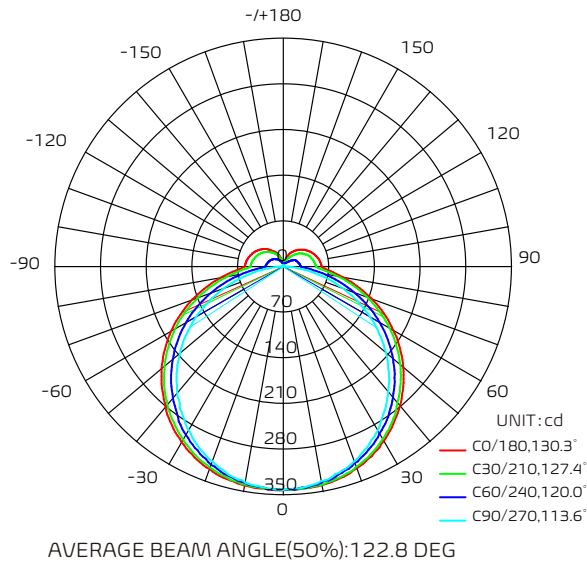

CPS LED LIGHTING

15/16" Slot

Mounting

9/16" Flat

9/16" Slot

9/16" Interlude

15/16" Flat

CPS LED LIGHTING

843-407-6803

SALES@CPSLED.COM

WWW.CPSLED.COM