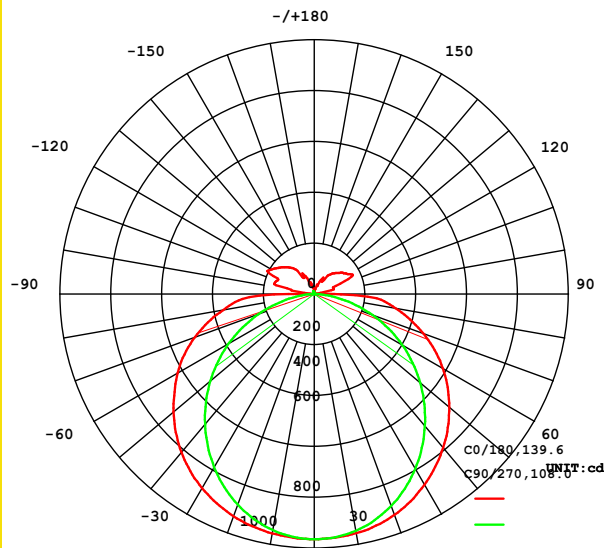

WWW.CPSLED.COM

CPS LED LIGHTING

Dimension

CPS LED LIGHTING
843-407-6803
SALES@CPSLED.COM
WWW.CPSLED.COM

CPS LED LIGHTING

Photometric 9/16" Flat

AVERAGE BEAM ANGLE (50%): 123.8 DEG
AVERAGE BEAM ANGLE (50%): 123.8 DEG

Note: The Curves indicate the illuminated area and the average illumination when the luminaire is at different distance.

Average Illuminance Curve

9/16" Slot

AVERAGE BEAM ANGLE (50%): 128.0 DEG

Note: The Curves indicate the illuminated area and the average illumination when the luminaire is at different distance.