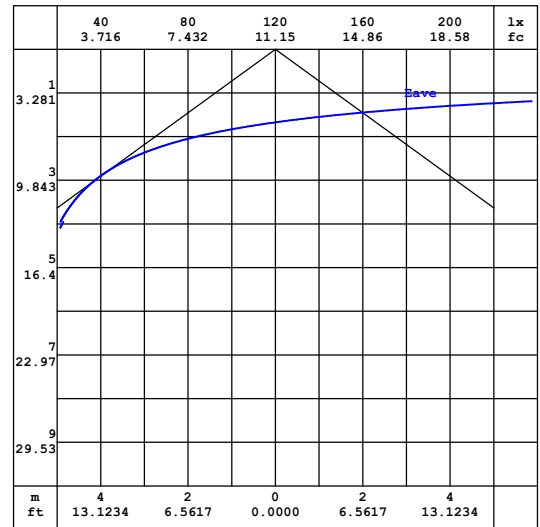

WWW.CPSLED.COM

CPS LED LIGHTING

Dimension

CPS LED LIGHTING
843-407-6803
SALES@CPSLED.COM
WWW.CPSLED.COM

CPS LED LIGHTING

Photometric 9/16" Flat

AVERAGE BEAM ANGLE (50%): 123.8 DEG
AVERAGE BEAM ANGLE (50%): 123.8 DEG

Note: The Curves indicate the illuminated area and the average illumination when the luminaire is at different distance.

Average Illuminance Curve

9/16" Slot

AVERAGE BEAM ANGLE (50%): 128.0 DEG

Note: The Curves indicate the illuminated area and the average illumination when the luminaire is at different distance.