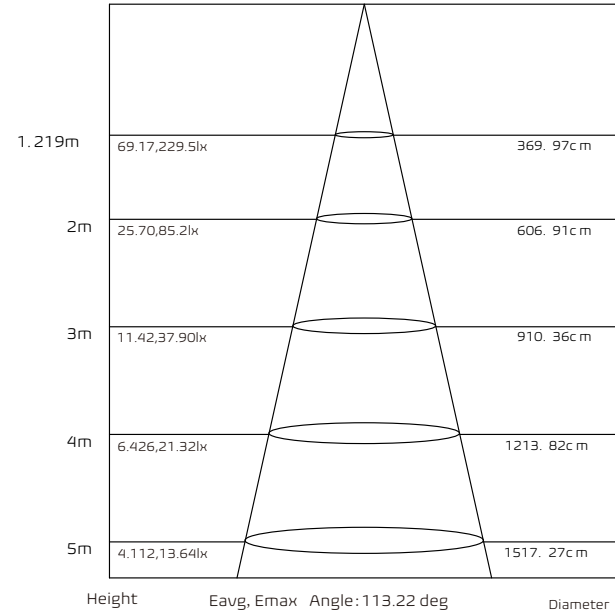

CPS LED LIGHTING

15/16" Slot

Mounting

9/16" Flat

9/16" Slot

9/16" Interlude

15/16" Flat

CPS LED LIGHTING

843-407-6803

SALES@CPSLED.COM

WWW.CPSLED.COM