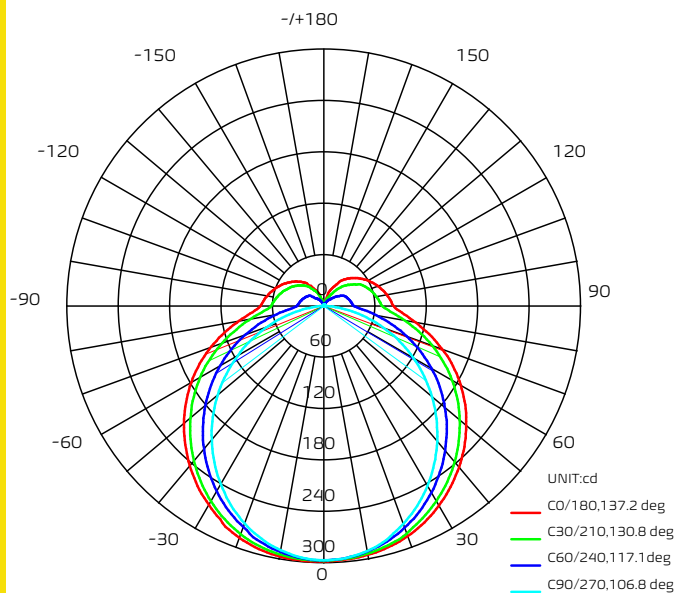

WWW.CPSLED.COM

CPS LED LIGHTING

Dimension

CPS LED LIGHTING
843-407-6803
SALES@CPSLED.COM
WWW.CPSLED.COM

CPS LED LIGHTING

Photometric 9/16" Flat

AVERAGE BEAM ANGLE (50%): 123.8 DEG
AVERAGE BEAM ANGLE (50%): 123.8 DEG

Note: The Curves indicate the illuminated area and the average illumination when the luminaire is at different distance.

Average Illuminance Curve

9/16" Slot

AVERAGE BEAM ANGLE (50%): 128.0 DEG

Note: The Curves indicate the illuminated area and the average illumination when the luminaire is at different distance.