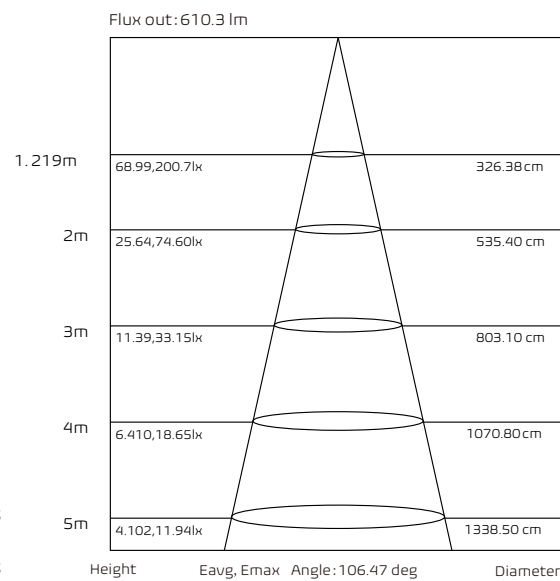

WWW.CPSLED.COM

CPS LED LIGHTING

Dimension

CPS LED LIGHTING
843-407-6803
SALES@CPSLED.COM
WWW.CPSLED.COM

CPS LED LIGHTING

Photometric 9/16" Flat

AVERAGE BEAM ANGLE (50%): 123.8 DEG
AVERAGE BEAM ANGLE (50%): 123.8 DEG

Note: The Curves indicate the illuminated area and the average illumination when the luminaire is at different distance.

Average Illuminance Curve

9/16" Slot

AVERAGE BEAM ANGLE (50%): 128.0 DEG

Note: The Curves indicate the illuminated area and the average illumination when the luminaire is at different distance.