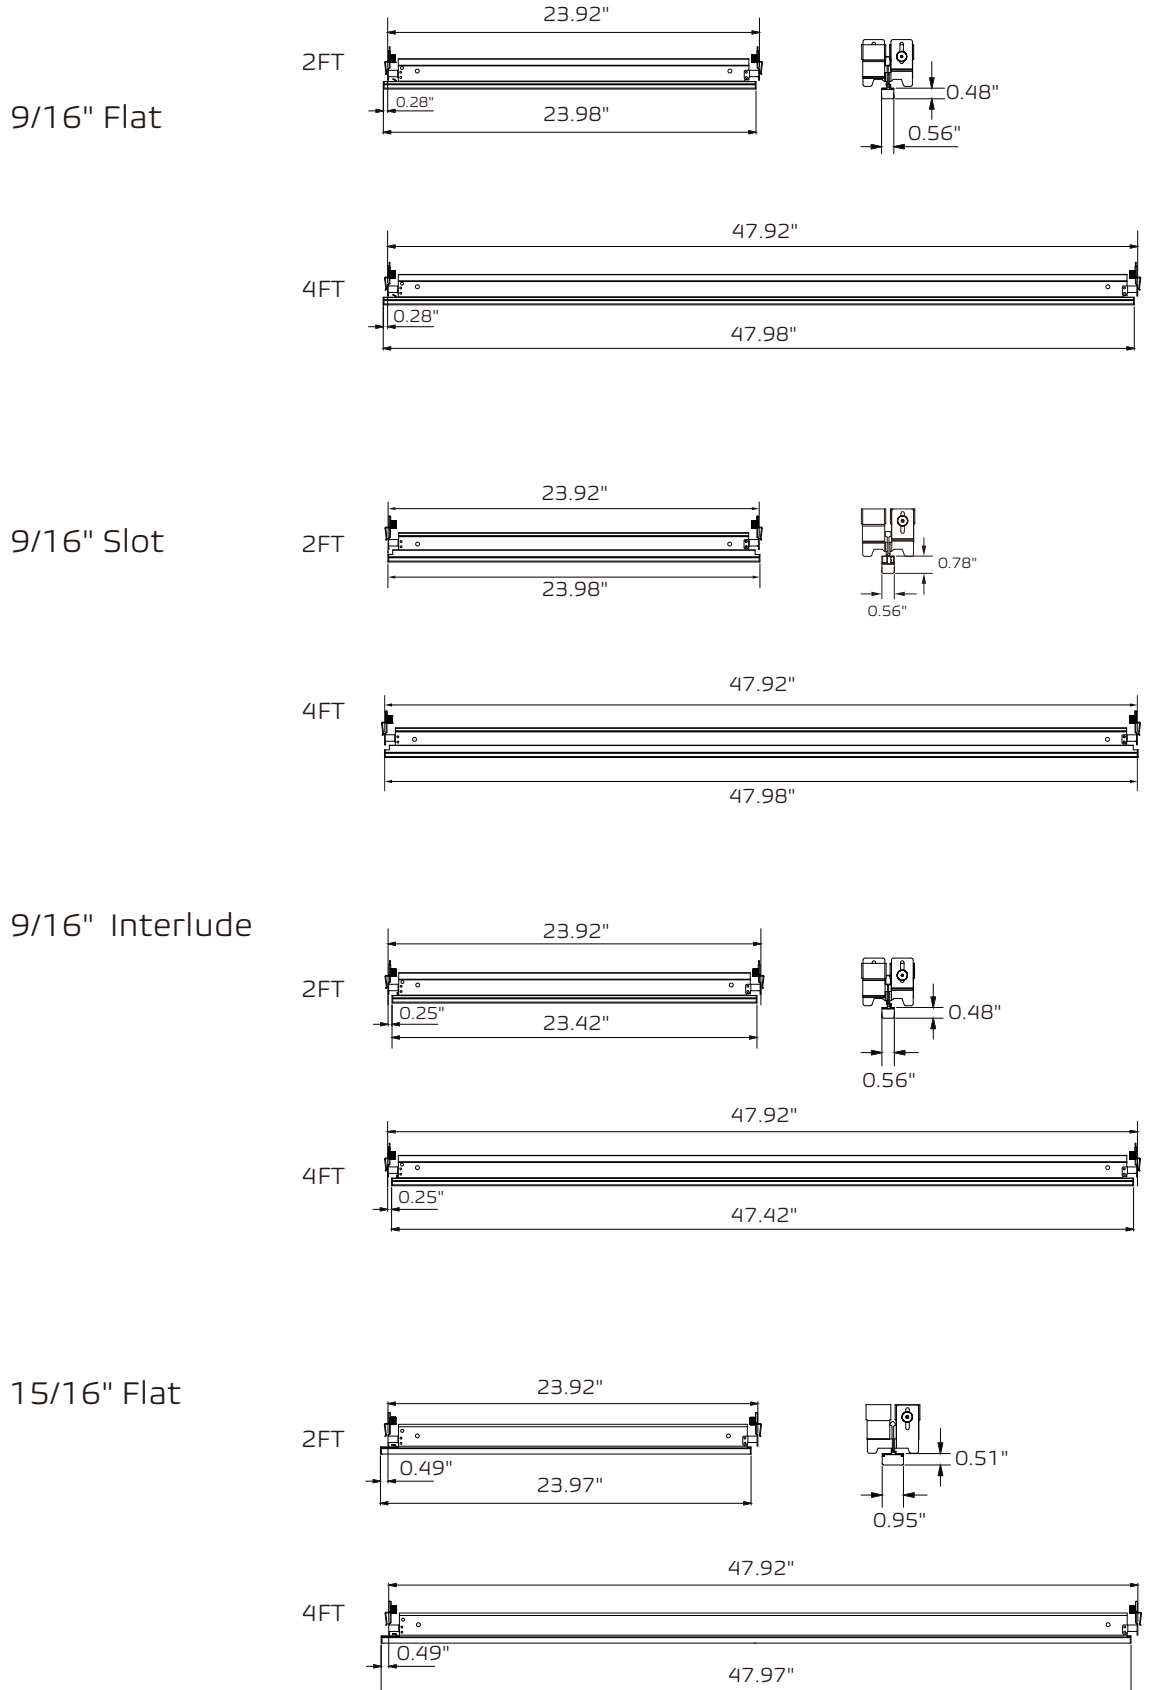

50W

GRID TYPE

9/16" FLAT (F)

9/16" SLOT (S)

9/16" INTERLUDE (I)

15/16" FLAT (U)

OPTIONAL ACCESSORIES

EMERGENCY

WWW.CPSLED.COM

CPS LED LIGHTING

Dimension

CPS LED LIGHTING
843-407-6803
SALES@CPSLED.COM
WWW.CPSLED.COM

CPS LED LIGHTING

Photometric 9/16" Flat

AVERAGE BEAM ANGLE (50%): 123.8 DEG
AVERAGE BEAM ANGLE (50%): 123.8 DEG

Note: The Curves indicate the illuminated area and the average illumination when the luminaire is at different distance.

Average Illuminance Curve

9/16" Slot

AVERAGE BEAM ANGLE (50%): 128.0 DEG

Note: The Curves indicate the illuminated area and the average illumination when the luminaire is at different distance.

Suprafine® XL

9/16" Slot

Silhouette® 1/4" XL

Silhouette® 1/8" XL

9/16" Interlude

Interlude® XL

Sonata® XL

15/16" Flat