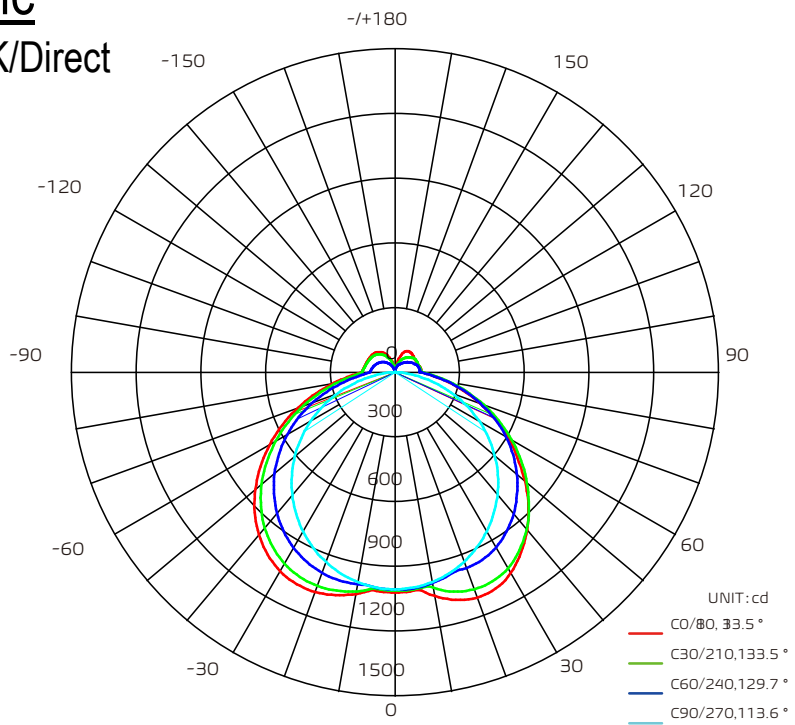

## Architectural Linear: LV Series

<b>GENERAL CHARACTERISTICS</b>	
Color temperature	3000K/3500K/4000K
Input voltage	AC120-277 50/60Hz
Lumen efficiency	90-100 LM/W
Waterproof rating	uCLus for damp location
CRI	>80
PFC	>0.9
Viewing angle	112°
THD	<20%
Driver	Class 2 high efficiency driver
Dimmer	Lutron ® Diva-Dvtv, Leviton ® IP-710-DL
Mounting	Suspended
Application	Indoor
L70 Life	Projected 50,000 hours
Warranty	7 years

<b>TECHNICAL SPECIFICATIONS</b>		
Model	LV	LV
Internal Driver	✓	✓
40W	✓	✓
4' Length	✓	✓
Efficacy	100 LM/W, 1000 LM/FT	90 LM/W, 900 LM/FT
CCT Adjustable 300K, 3500K, 4000K	✓	✓
Lighting Distribution	Direct, Indirect	Direct
110-277VAC Input Voltage	✓	✓
RA>80	✓	✓
RA>90 Option	✓	✓
UGR<19 Option		✓ (Louver in black)
Pendant in Dry Ceiling	✓	✓
Pendant in Drop Ceiling (T-Grid Ceiling)	✓	✓
Continuous Runs (Up to 40 ft)	✓	✓
0-10V Dimming	✓	✓
Emergency Option	✓	✓
Sensor Option	✓	✓
UL/CUL	✓	✓

## Dimension

## Photometric

Diffuser/4000K/Direct

AVERAGE BEAM ANGLE(50%): 127.6°

Height	Eavg, Emax	Diameter
1m	334.3, 1021lx	300.14cm
2m	83.56, 255.2lx	600.27cm
3m	37.14, 113.4lx	900.41cm
4m	20.89, 63.79lx	1200.55cm
5m	13.37, 40.83lx	1500.68cm