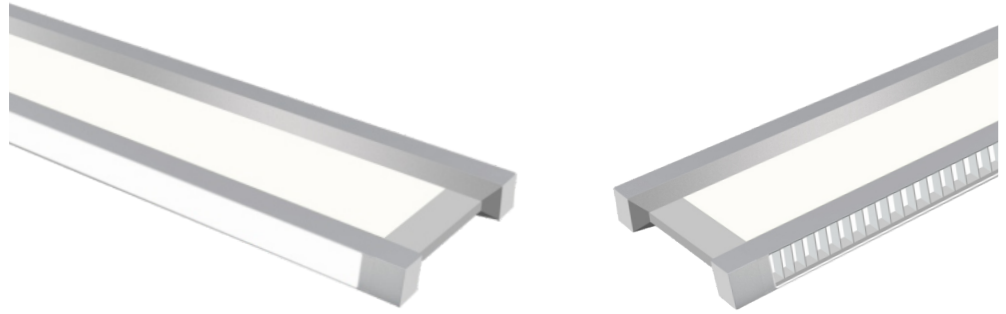

CPS LED LIGHTING

Architectural Linear: LV Series

GENERAL CHARACTERISTICS	
Color temperature	3000K/3500K/4000K
Input voltage	AC120-277 50/60Hz
Lumen efficiency	90-100 LM/W
Waterproof rating	uCLus for damp location
CRI	>80
PFC	>0.9
Viewing angle	112°
THD	<20%
Driver	Class 2 high efficiency driver
Dimmer	Lutron ® Diva-Dvtv, Leviton ® IP-710-DL
Mounting	Suspended
Application	Indoor
L70 Life	Projected 50,000 hours
Warranty	7 years

TECHNICAL SPECIFICATIONS		
Model	LV	LV
Internal Driver	✓	✓
40W	✓	✓
4' Length	✓	✓
Efficacy	100 LM/W, 1000 LM/FT	90 LM/W, 900 LM/FT
CCT Adjustable 300K, 3500K, 4000K	✓	✓
Lighting Distribution	Direct, Indirect	Direct
110-277VAC Input Voltage	✓	✓
RA>80	✓	✓
RA>90 Option	✓	✓
UGR<19 Option		✓ (Louver in black)
Pendant in Dry Ceiling	✓	✓
Pendant in Drop Ceiling (T-Grid Ceiling)	✓	✓
Continuous Runs (Up to 40 ft)	✓	✓
0-10V Dimming	✓	✓
Emergency Option	✓	✓
Sensor Option	✓	✓
UL/CUL	✓	✓

CPS LED LIGHTING
843-407-6803
SALES@CPSLED.COM
WWW.CPSLED.COM