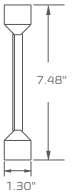

## Dimension

## Photometric

Diffuser/4000K/Direct

AVERAGE BEAM ANGLE(50%): 127.6°

Height	Eavg, Emax	Diameter
1m	334.3, 1021lx	300.14cm
2m	83.56, 255.2lx	600.27cm
3m	37.14, 113.4lx	900.41cm
4m	20.89, 63.79lx	1200.55cm
5m	13.37, 40.83lx	1500.68cm