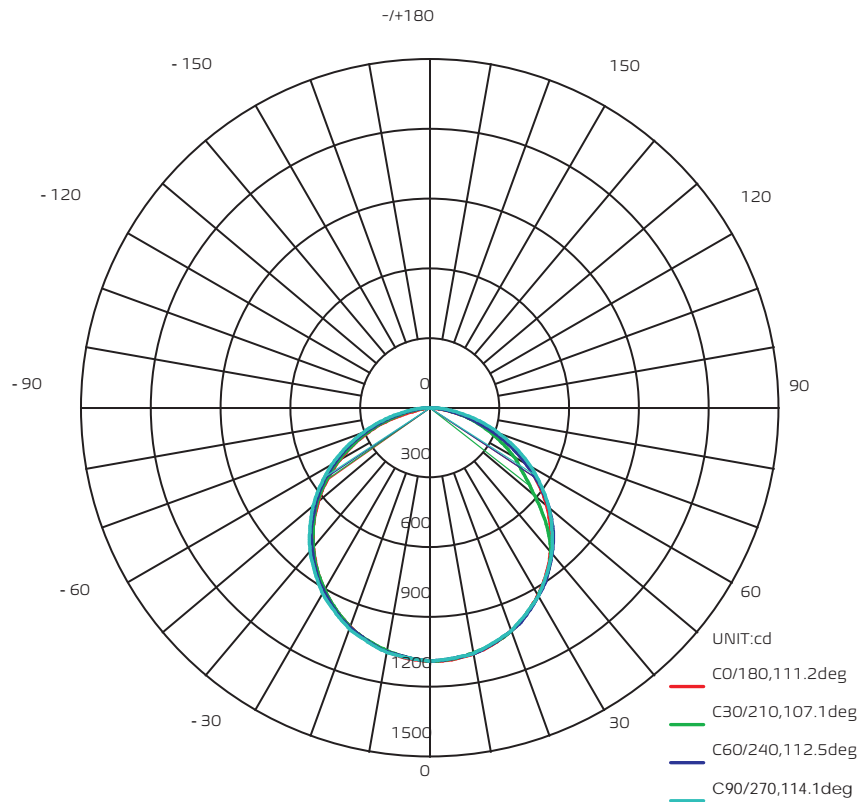

### DIMENSIONS

PART NO.	LENGTH (IN)	WIDTH (IN)	DEPTH (IN)
4"x2'	23.7	3.74	2.17
4"x4'	47.76	3.74	2.17
4"x8'	95.75	3.74	2.17
6"x2'	23.7	5.75	2.17
6"x4'	47.76	5.75	2.17
6"x8'	95.75	5.75	2.17

CPS LED LIGHTING

## GENERAL SPECIFICATIONS

MODEL	DIMENSIONS	WATTAGE	CCT ADJUSTABLE	LUMINOUS FLUX
	4"x2'	20W	3000K	1600 LM
			3500K	1800 LM
			4000K	1700 LM
	6"x2'	20W	3000K	1900 LM
			3500K	2100 LM
			4000K	2000 LM
	4"x4'	40W	3000K	3400 LM
			3500K	3800 LM
			4000K	3600 LM
	6"x4'	40W	3000K	3800 LM
			3500K	4400 LM
			4000K	4000 LM
	4"x8'	80W	3000K	6800 LM
			3500K	7600 LM
			4000K	7200 LM
	6"x8'	80W	3000K	7600 LM
			3500K	8400 LM
			4000K	8000 LM

## Photometric 4"x4' Linear

Average beam angle(50%): 111.2 Deg

**CPS LED LIGHTING**  
843-407-6803  
SALES@CPSLED.COM  
WWW.CPSLED.COM

## Photometric 6"x4' Linear

Flux out: 3058lm

Average beam angle(50%): 110.2 deg

CPS LED LIGHTING

843-407-6803

SALES@CPSLED.COM

WWW.CPSLED.COM