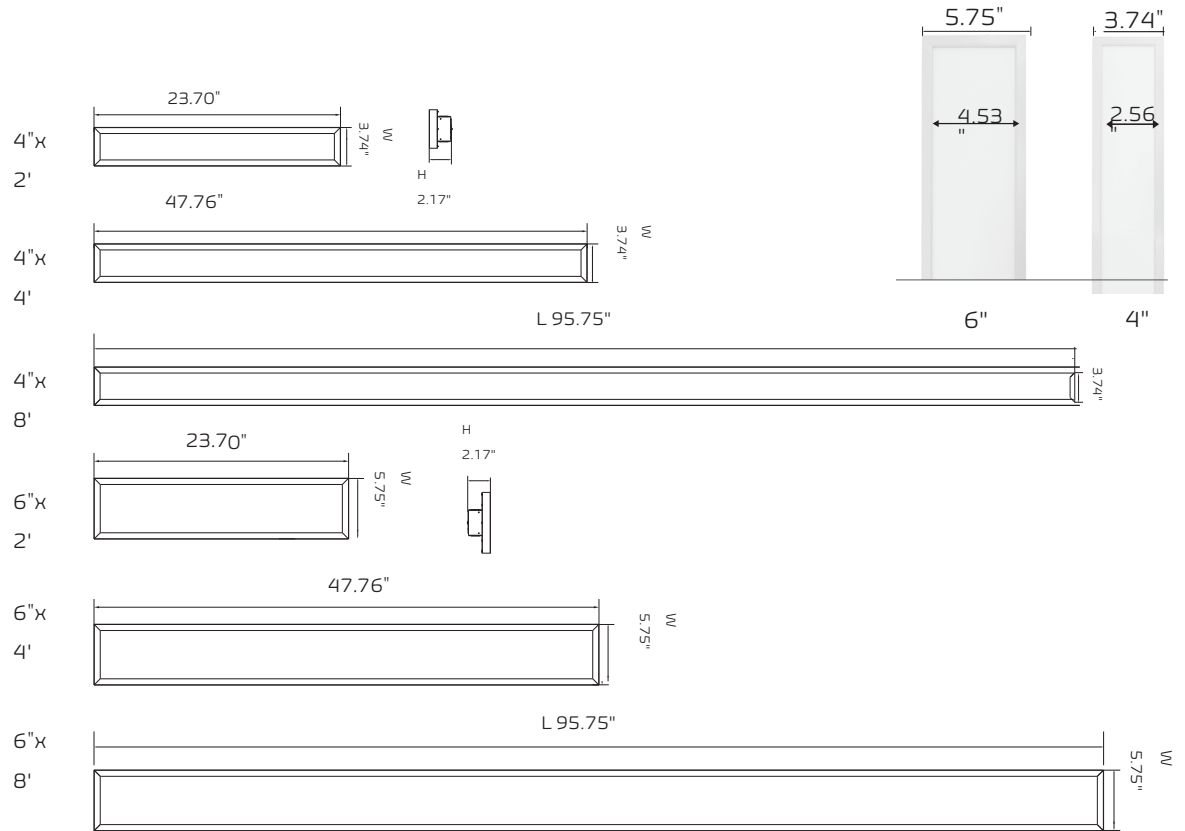

CPS LED LIGHTING

GENERAL SPECIFICATIONS

MODEL	DIMENSIONS	WATTAGE	CCT ADJUSTABLE	LUMINOUS FLUX
	4"x2'	20W	3000K	1600 LM
			3500K	1800 LM
			4000K	1700 LM
	6"x2'	20W	3000K	1900 LM
			3500K	2100 LM
			4000K	2000 LM
	4"x4'	40W	3000K	3400 LM
			3500K	3800 LM
			4000K	3600 LM
	6"x4'	40W	3000K	3800 LM
			3500K	4400 LM
			4000K	4000 LM
	4"x8'	80W	3000K	6800 LM
			3500K	7600 LM
			4000K	7200 LM
	6"x8'	80W	3000K	7600 LM
			3500K	8400 LM
			4000K	8000 LM

CPS LED LIGHTING

843-407-6803

SALES@CPSLED.COM

WWW.CPSLED.COM