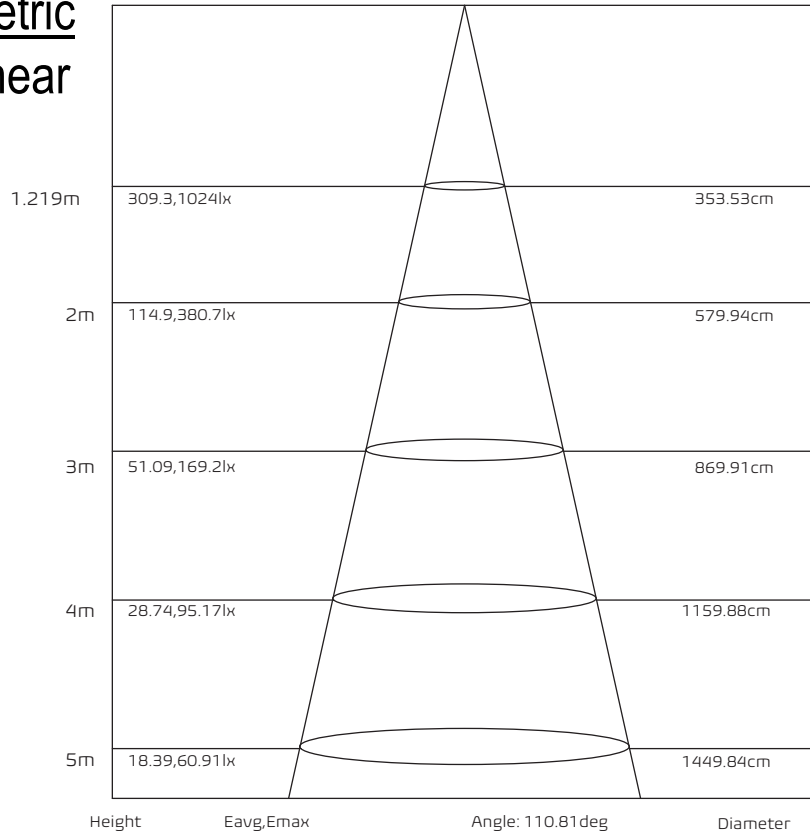

## Photometric 4"x4' Linear

Average beam angle(50%): 111.2 Deg

**CPS LED LIGHTING**  
843-407-6803  
SALES@CPSLED.COM  
WWW.CPSLED.COM

## Photometric 6"x4' Linear

Flux out: 3058lm

Average beam angle(50%): 110.2 deg

CPS LED LIGHTING

843-407-6803

SALES@CPSLED.COM

WWW.CPSLED.COM