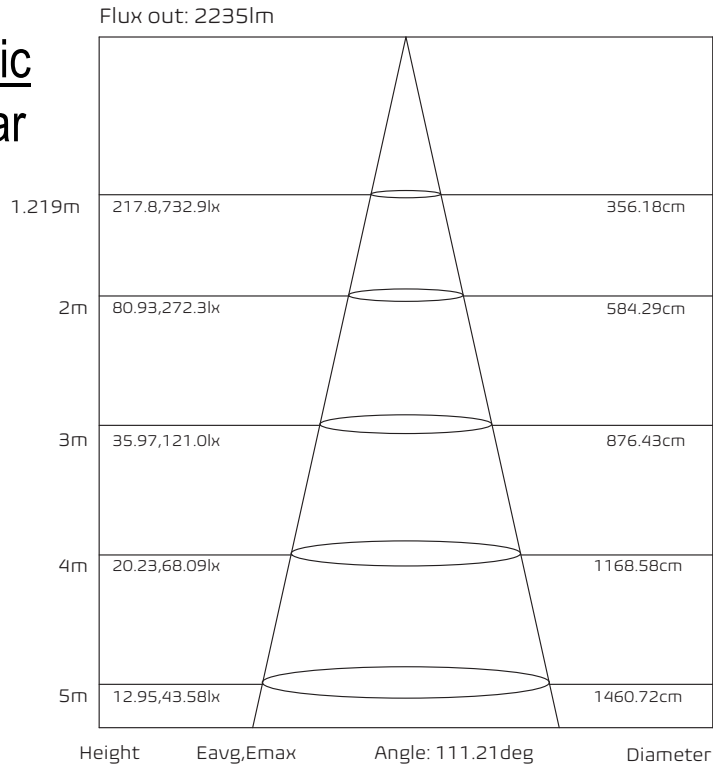

## Photometric 4"x4' Linear

Average beam angle(50%): 111.2 Deg

**CPS LED LIGHTING**  
843-407-6803  
SALES@CPSLED.COM  
WWW.CPSLED.COM