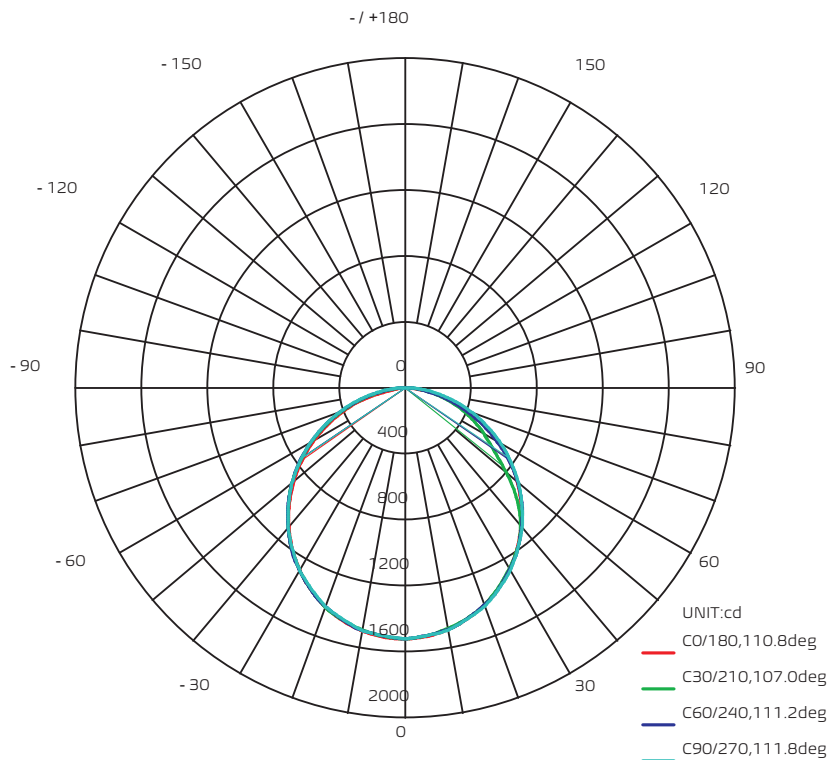

### DIMENSIONS

PART NO.	LENGTH (IN)	WIDTH (IN)	DEPTH (IN)
4"x2'	23.7	3.74	2.17
4"x4'	47.76	3.74	2.17
4"x8'	95.75	3.74	2.17
6"x2'	23.7	5.75	2.17
6"x4'	47.76	5.75	2.17
6"x8'	95.75	5.75	2.17

CPS LED LIGHTING

## Photometric 4"x4' Linear

Average beam angle(50%): 111.2 Deg

**CPS LED LIGHTING**  
843-407-6803  
SALES@CPSLED.COM  
WWW.CPSLED.COM

## Photometric 6"x4' Linear

Flux out: 3058lm

Average beam angle(50%): 110.2 deg

CPS LED LIGHTING

843-407-6803

SALES@CPSLED.COM

WWW.CPSLED.COM