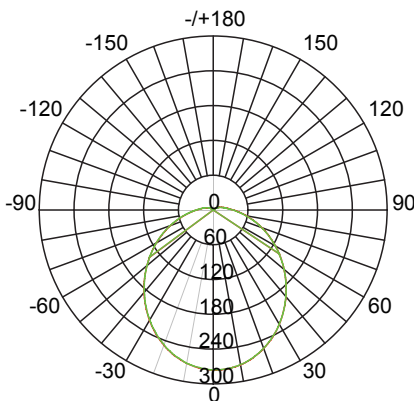

## Ordering Information

Model No.	Description	Lumens	Beam Angle	CCT	Dimmable	Weight(g)	Input Voltage	Certificates
CPS-RS-PAR-GU10-DIM-6W-UL-30	LED Bulb 6.5W Equivalent 50W	500 lm	36 degree	2700K -5000K	YES	0.86 lb	100-120Vac	UL/cUL

## Features

- ⦿ Power Output: 6.5W
- ⦿ Beam Angle: 36°
- ⦿ 50W equivalent GU10 Bulb
- ⦿ Life Span: 25,000 hours
- ⦿ Max Operating Temperature: 105 °F
- ⦿ Warranty: 5 years
- ⦿ Light Output: 500lm
- ⦿ Noise Level @ 10': <24dB
- ⦿ Color Temp: 2700K-5000K
- ⦿ Noise Level @ 50': <24dB
- ⦿ Color Rendering Index: ≥80
- ⦿ Key Dimensions: 1.97x1.97x2.13 inches
- ⦿ LED Driving Current: 140 mA
- ⦿ Weight: 0.36 lb
- ⦿ Rated Voltage: 100-120Vac
- ⦿ Certificate: UL/cUL
- ⦿ Efficacy: 77 lumen/watt
- ⦿ L70 Life: >30,000 hours

## Lux Chart

Height	Average Lux (lx)	Light range (dia.)
1M	83.5	284cm
2M	20.9	569cm
3M	9.3	853cm
4M	5.2	1137cm
5M	3.3	1422cm

## Distribution curve

UNIT: cd  
 — C0/180  
 — C90/270

AVERAGE BEAM ANGLE(50%):109.8 DEG