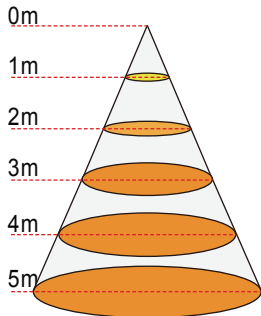

## Ordering Information

Model No.	Description	Lumens	Beam Angle	CCT	Dimmable	Weight(g)	Input Voltage	Certificates
CPS-RS-PAR-GU10-DIM-6W-UL-30	LED Bulb 6.5W Equivalent 50W	500 lm	36 degree	2700K -5000K	YES	0.86 lb	100-120Vac	UL/cUL

## Features

- ⦿ Power Output: 6.5W
- ⦿ Beam Angle: 36°
- ⦿ 50W equivalent GU10 Bulb
- ⦿ Life Span: 25,000 hours
- ⦿ Max Operating Temperature: 105 °F
- ⦿ Warranty: 5 years
- ⦿ Light Output: 500lm
- ⦿ Noise Level @ 10': <24dB
- ⦿ Color Temp: 2700K-5000K
- ⦿ Noise Level @ 50': <24dB
- ⦿ Color Rendering Index: ≥80
- ⦿ Key Dimensions: 1.97x1.97x2.13 inches
- ⦿ LED Driving Current: 140 mA
- ⦿ Weight: 0.36 lb
- ⦿ Rated Voltage: 100-120Vac
- ⦿ Certificate: UL/cUL
- ⦿ Efficacy: 77 lumen/watt
- ⦿ L70 Life: >30,000 hours

## Lux Chart

Height	Average Lux (lx)	Light range (dia.)
1M	83.5	284cm
2M	20.9	569cm
3M	9.3	853cm
4M	5.2	1137cm
5M	3.3	1422cm